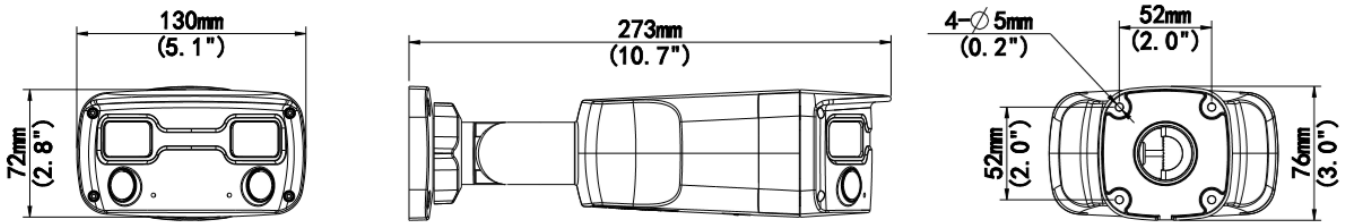

General	
Power	DC 12V±25%, PoE (IEEE 802.3af)
	Power consumption: Max 13w
Power Interface	∅ 5.5mm coaxial power plug
Dimensions (L × W × H)	273 × 130 × 76mm (10.7" × 5.1" × 3.0")
Weight	0.96kg (2.12lb)
Material	Metal
Working Environment	-30°C ~ 60°C (-22°F ~ 140°F), Humidity: ≤95% RH (non-condensing)
Storage Environment	-30°C ~ 60°C (-22°F ~ 140°F), Humidity: ≤95% RH (non-condensing)
surge protection	4KV
Reset Button	Support
Web Client Language	20 Languages
	Traditional Chinese, English, Simplified Chinese, Polish, German, Russian, French, Korean, Dutch, Czech, Portuguese (Europe), Portuguese (Brazil), Japanese, Thai, Turkish, Spanish (Latin America), Spanish (Europe), Hungarian, Italian, Vietnamese

Dimensions

Accessories

IV-JB07-D-IN

Junction Box

IV-JB06-A-IN

Junction Box

IV-UP06-B-IN

Pole Mount

IV-UP06-C-IN

Pole Mount

IV-A01-IN

Waterproof Joint