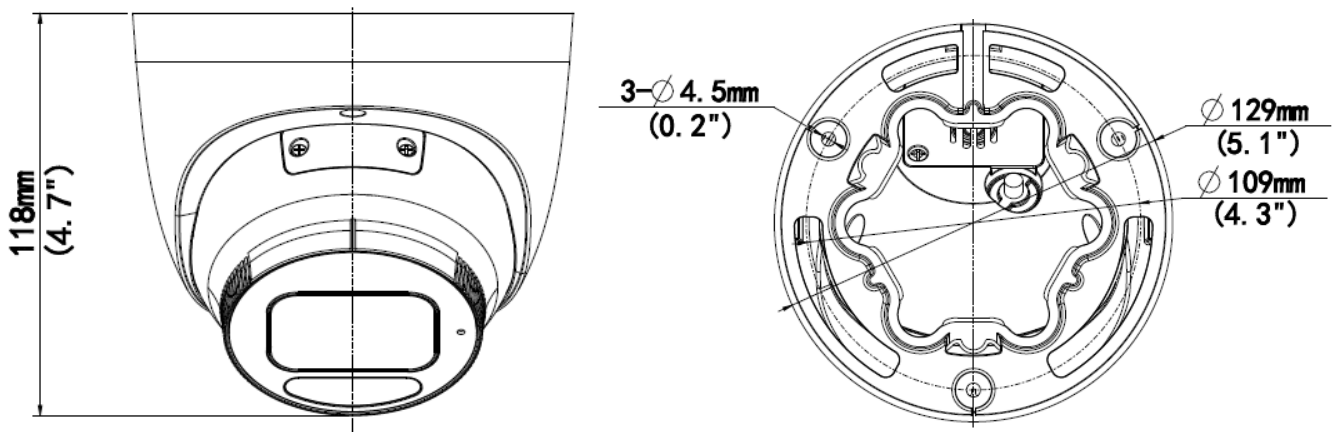

|                      |   |
|----------------------|---|
|                      | FCC (FCC 47 CFR part15 B)   |
| Safety               | CE-LVD (EN 62368-1)<br>CB (IEC 62368-1)<br>UL/CUL (UL 62368-1, CAN/CSA C22.2 No. 62368-1)   |
| Environment          | CE-RoHS (2011/65/EU;(EU)2015/863); WEEE (2012/19/EU)  |
| Protection           | IP67 (IEC 60529)  |
| <b>General</b>       |   |
| Power                | DC 12V±25%, PoE (IEEE 802.3af)  |
|                      | Power consumption: Max 10.0W  |
| Power Interface      | Ø 5.5mm coaxial power plug  |
| Dimensions (Ø x H)   | Φ129 x 118mm (Ø5.1" x 4.7")   |
| Weight               | 0.69kg (1.53lb)   |
| Material             | Metal   |
| Operating Conditions | -30°C ~ 60°C (-22°F ~ 140°F), Humidity: ≤95% RH (non-condensing)  |
| Storage Environment  | -30°C ~ 60°C (-22°F ~ 140°F), Humidity: ≤95% RH (non-condensing)  |
| Surge Protection     | 4KV   |
| Reset Button         | Support   |
| Web Client Language  | 20 Languages<br>Traditional Chinese, English, Simplified Chinese, Polish, German, Russian, French, Korean, Dutch, Czech, Portuguese (Europe), Portuguese (Brazil), Japanese, Thai, Turkish, Spanish (Latin America), Spanish (Europe), Hungarian, Italian, Vietnamese |

## Dimensions