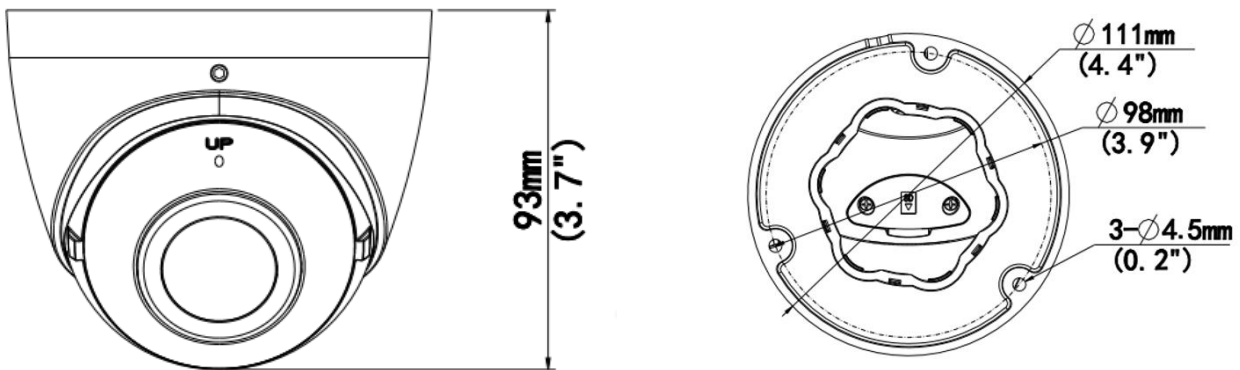

Protection	IP67 (IEC 60529) IK10 (IEC 62262)
General	
Power	DC 12V±25%, PoE (IEEE 802.3af)
	Power consumption: Max 7W
Power Interface	Ø 5.5mm coaxial power plug
Dimensions	Φ111 x 93mm (Φ4.4"x 3.7")
Weight	0.49kg (1.08lb)
Material	Metal
Working Environment	-30°C ~ 60°C (-22°F ~ 140°F), Humidity: ≤95% RH (non-condensing)
Storage Environment	-30°C ~ 60°C (-22°F ~ 140°F), Humidity: ≤95% RH (non-condensing)
Surge Protection	4KV
Reset Button	Support
Web Client Language	20 Languages Traditional Chinese, English, Simplified Chinese, Polish, German, Russian, French, Korean, Dutch, Czech, Portuguese (Europe), Portuguese (Brazil), Japanese, Thai, Turkish, Spanish (Latin America), Spanish (Europe), Hungarian, Italian, Vietnamese

Dimensions

Accessories

IV-JB03-G-IN

Junction Box

IV-A01-IN

Waterproof Joint

IV-JB07/WM03-G-IN

Wall Mount

IV-SE24-IN

Pendant Mount

IV-WM03-D-IN

Wall Mount

IV-SE24-A-IN

Pendant Mount

IV-UM06-E-IN Incline

Ceiling Mount

IV-CM24-IN

Pendant Mount

IV-UP06-IN

Pole Mount

IV-UC08-C

Corner mount