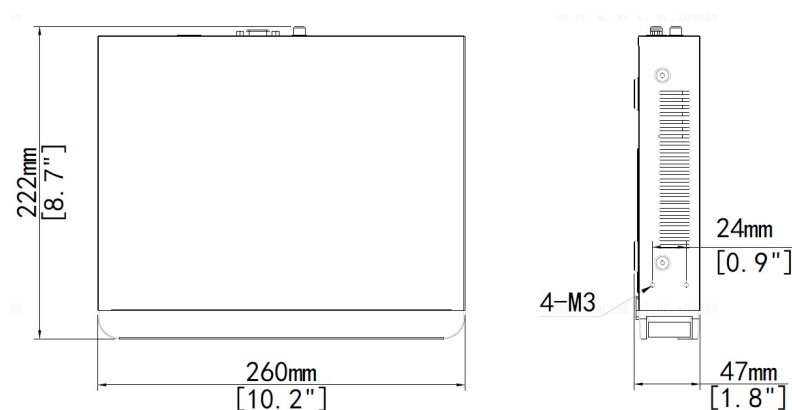

### Specifications

Decoding	Description
Decoding Format	Ultra 265,H.265,H.264
Decoding Capability	IV-4CHPOENVRB-IQ:Smart Off: 2 x 12MP@30, 2 x 4K@30, 4 x 4MP@30 Smart On: 2 x 4K@30, 4 x 4MP@30 IV-8CHPOENVRB-IQ:Smart Off: 2 x 12MP@30, 2 x 4K@30, 4 x 4MP@30, 8 x 1080P@30 Smart On: 2 x 4K@30, 4 x 4MP@30, 8 x 1080P@30
Decoding Capability Description	*. The resolution of each channel cannot exceed 8192 pixels in length and 4096 pixels in width.

PoE	Description
PoE Interface	IV-4CHPOENVRB-IQ:4 RJ45 10M/100M self-adaptive Ethernet Interface IV-8CHPOENVRB-IQ: 8 RJ45 10M/100M self-adaptive Ethernet Interface
Max Power	NVR301-04B-P4-IQ:Max 30W for single port,Max 50W in total NVR301-08B-P8-IQ:Max 30W for single port,Max 75W in total
Supported Standard	IEEE 802.3at,IEEE 802.3af
Working Environment	Description
Working Temperature	-10°C ~ + 55°C (+14°F ~ +131°F)
Working Humidity	≤ 90% RH (non-condensing)
Power Consumption (without HD D)	≤ 12W
Dimensions	Description
Weight (without HDD)	≤ 2.7Kg (6.0lb)
Height	1U
Dimensions	260mm × 222mm × 47mm (10.2"×8.7"×1.8")
Certification	Description
Certification	CE; FCC; UL; RoHS; WEEE
CE	EN 55032, EN 61000-3-3, EN IEC 61000-3-2, EN 55035
FCC	Part15 Subpart B

## Dimensions