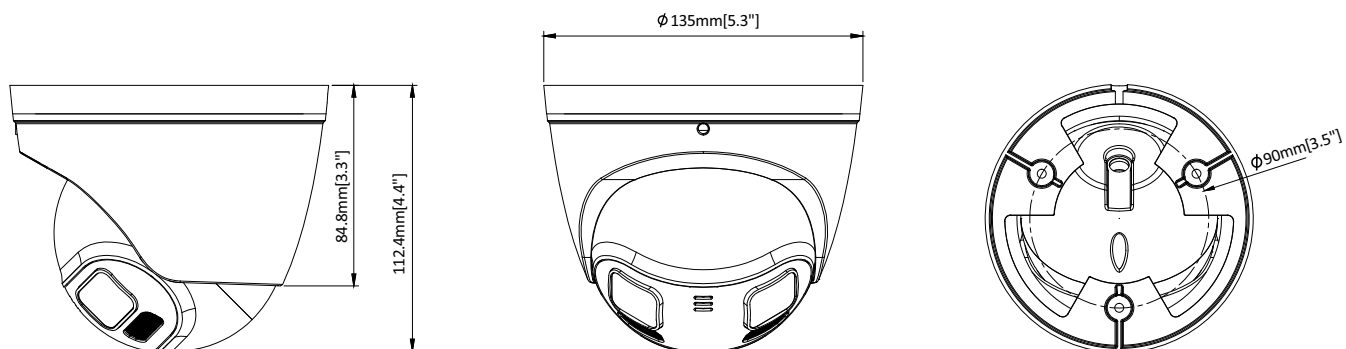

Deep Learning Function	Face Recogniton, Pedestrian&Vehicle Detection, Line Crossing, Object Detection, CrossCounting, Heat Map, Crowd Density, Queue Length, License Plate Recognition, Intrusion, Region Entrance, Region Exiting, Perimeter Intrusion, Rare Sound
General	
Power	DC 12V/POE, max. 13.49W
Operating Condition	-30°C to 60°C (-22°F to 149°F). Humidity 90% or less (non-condensing)
Material	Metal
Dimension	φ 135mm x 112.4mm (φ 5.3"x4.4")
Weight	Approx. 765 g (1.69 lb.)
Approval	
Protection	IP67

■ Dimension

■ Accessory (Optional)

IV-CXH-I	IV-BZJ-B-2	IV-CXH-J
IV-CXH-SW02A