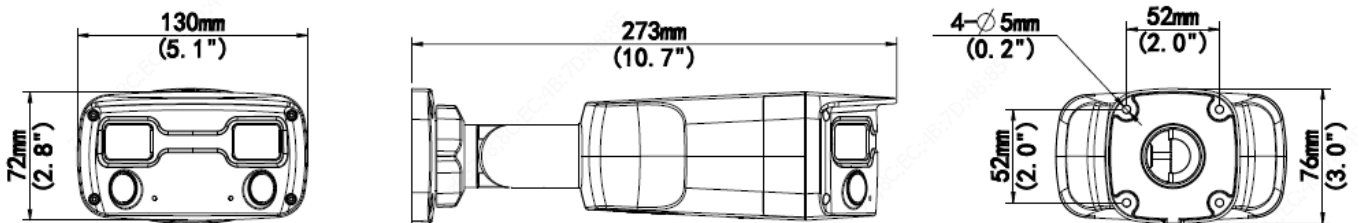

Power Interface	Ø 5.5mm coaxial power plug
Dimensions (L × W × H)	273 × 130 × 76mm (10.7" × 5.1" × 3.0")
Weight	0.95kg (2.09lb)
Material	Metal
Working Environment	-30°C ~ 60°C (-22°F ~ 140°F), Humidity: ≤95% RH (non-condensing)
Storage Environment	-30°C ~ 60°C (-22°F ~ 140°F), Humidity: ≤95% RH (non-condensing)
surge protection	4KV
Reset Button	Support

Dimensions

Accessories

IV-JB07-D-IN

Junction Box

IV-JB06-A-IN

Junction Box

IV-UP06-B-IN

Pole Mount

IV-UP06-C-IN

Pole Mount

IV-A01-IN

Waterproof Joint