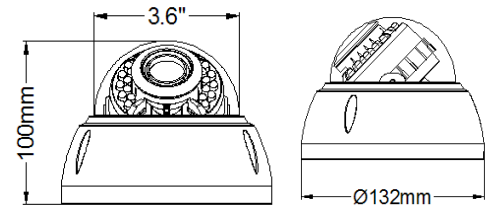

4 in 1 Autofocus 4MP Indoor / Outdoor IR Dome

IV-DV740CLLIR-FH-AF-DV

Features:

- . 4MP@TVI/CVI/AHD/CVBS video output
- . 1/2.9" 4MP SONY EXmor CMOS
- . 100 dB Double Shutter WDR
- . Auto Defog, HLC, Privacy mask, motion detection, 32X Sense up
- . 2D/3D DNR, anti-ghost effect
- . Multi Languages OSD Control from Recorder
- . DC12V/AC24V

if you need to switch to another mode, you will need to reboot again.

Specification	IV-DV740CLLIR-FH-AF-DV
Horizontal Resolution	4MP@ TVI / CVI / AHD / CVBS
Image Sensor	1/2.9" 4.0MP SONY Exmor CMOS
Effective Pixels	1945(H) x 1097 (V)
Resolution	Digital: 2688*1520p(4MP/30fps) Analog: 1080TVL
S/N Ratio	≥50dB (AGC Off)
Min. Illumination	COLOR: 0.1Lux@(F2.0, AGC ON) B&W: 0.001Lux@(F2.0, AGC ON)
Scanning System	Progressive
Video Output	HD-Analog: HD-CVI (TVI, AHD) (4MP, 1080P) Analog: 1Vp-p Composite Output (75Ω/BNC)
Day&Night	EXTERN, COLOR, B&W, AUTO
White Balance	Auto
OSD	English / Chinese
Defog	OFF/ON
WDR	OFF/LOW/MIDDLE/HIGH
Privacy Mask	ON/OFF (16 Areas)
Motion Detection	ON/OFF (4 Areas)
IR LED	24pcs IR LED
Lens	2.8-12mm Auto Focus
IR Range	65.6ft (20m)
Input Voltage	DC12V±10% / AC24V
Current	380MA
Power Consumption	< 5W
Weight	1.28lbs (580g)
IP Rating	IP66
Dimensions	Ø5.2" x 3.94" (Ø132mm x 100mm)