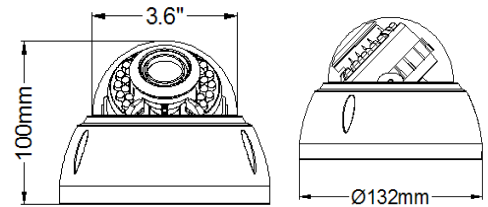

4 in 1 Autofocus 2MP Indoor / Outdoor IR Dome

IV-DV720CLLIR-FH-AF-DV

Features:

- . 2MP@TVI/CVI/AHD/CVBS video output
- . 1/2.9" 2MP SONY EXmor CMOS
- . 100 dB Double Shutter WDR
- . Auto Defog, HLC, Privacy mask, motion detection, 32X Sense up
- . 2D/3D DNR, anti-ghost effect
- . Multi Languages OSD Control from Recorder
- . DC12V/AC24V

if you need to switch to another mode, you will need to reboot again.

Specification	IV-DV720CLLIR-FH-AF-DV
Horizontal Resolution	2MP@ TVI / CVI / AHD / CVBS
Image Sensor	1/2.9" 4.0MP SONY Exmor CMOS
Effective Pixels	1945(H) x 1097 (V)
Resolution	Digital: 1920x1080p(1080p/30fps) Analog: 1080TVL
S/N Ratio	≥50dB (AGC Off)
Min. Illumination	COLOR: 0. 1Lux@(F2.0, AGC ON) B&W: 0.001Lux@(F2.0, AGC ON)
Scanning System	Progressive
Video Output	HD-Analog: HD-CVI (TVI, AHD) (1080P) Analog: 1Vp-p Composite Output (75Ω/BNC)
Day&Night	EXTERN,COLOR, B&W,AUTO
White Balance	Auto
OSD	English / Chinese
Defog	OFF/ON
WDR	OFF/LOW/MIDDLE/HIGH
Privacy Mask	ON/OFF (16 Areas)
Motion Detection	ON/OFF (4 Areas)
IR LED	24pcs IR LED
Lens	2.8-12mm Auto Focus
IR Range	65.6ft (20m)
Input Voltage	DC12V±10% /AC24V
Current	380MA
Power Consumption	< 5W
Weight	1.28lbs (580g)
IP Rating	IP66
Dimensions	Ø5.2" x 3.94" (Ø132mm x 100mm)