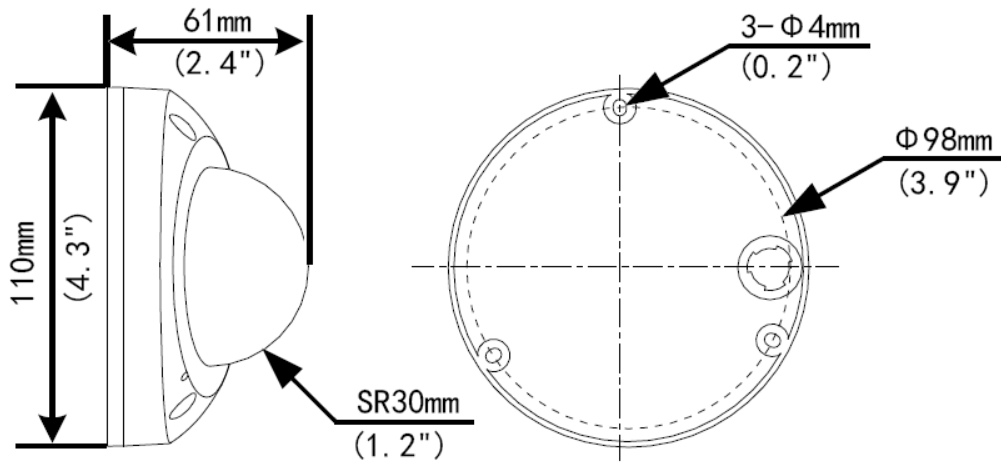

## Specifications

IV-DMF28CLL4MP-CA					
<b>Camera</b>					
Sensor	1/3", 4.0 megapixel, progressive scan, CMOS				
Lens	2.8mm@F1.6				
DORI Distance	Lens (mm)	Detect (m)	Observe (m)	Recognize (m)	Identify (m)
	2.8	63	25.2	12.6	6.3
Angle of View (H)	101.1°				
Angle of View (V)	55.3°				
Angle of View (O)	111.1°				
Adjustment angle	Pan: 0° ~ 90°		Tilt: 0° ~ 68°		Rotate: 0° ~ 360°
Shutter	Auto/Manual, 1 ~ 1/100000s				
Minimum Illumination	Colour: 0.003Lux (F1.6, AGC ON) 0Lux with IR				
Day/Night	IR-cut filter with auto switch (ICR)				
S/N	>56 dB				
IR Range	Up to 30m (98ft) IR range				
wavelength	850nm				
IR On/Off Control	Auto/Manual				
Defog	Digital Defog				
WDR	120dB				
<b>Video</b>					
Video Compression	Ultra 265, H.265, H.264, MJPEG				
H.264 code profile	Baseline profile, Main Profile, High Profile				
Frame Rate	Main Stream: 4MP (2688*1520), Max 30fps; 4MP (2560*1440), Max 30fps; 3MP (2304*1296), Max 30fps; 2MP (1920*1080), Max 30fps; Sub Stream: 720P (1280*720), Max 30fps; D1 (720*576), Max 30fps; 640*360, Max 30fps; 2CIF(704*288), Max 30fps; CIF(352*288), Max 30fps; Third Stream: D1 (720*576), Max 30fps; 640*360, Max 30fps; 2CIF(704*288), Max 30fps; CIF(352*288), Max 30fps;				
Video Bit Rate	128 Kbps~16 Mbps				
9:16 Corridor Mode	Supported				
OSD	Up to 8 OSDs				
Privacy Mask	Up to 4 areas				
ROI	Up to 8 areas				
Motion Detection	Up to 4 areas				
<b>Image</b>					
White Balance	Auto/Outdoor/Fine Tune/Sodium Lamp/Locked/Auto2				
Digital noise reduction	2D/3D DNR				
Smart IR	Support				
Flip	Normal/Vertical/Horizontal/180°/90°Clockwise/90°Anti-clockwise				
Dewarping	N/A				
BLC	Supported				
HLC	Supported				
<b>Audio</b>					

## Dimensions