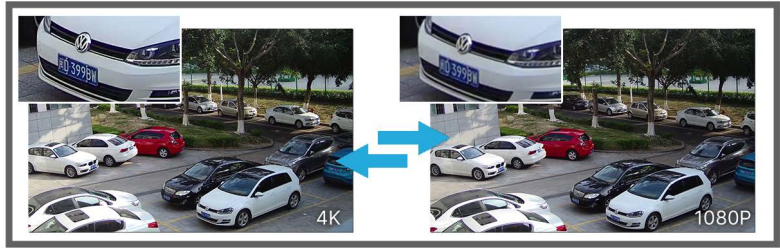

180° Panoramic H.265⁺ Mini Bullet Network Camera

IP67
IK10

DATASHEET

KEY FEATURES

- ▶ **Smart Stream** (Bandwidth, storage and bit rate are saved with Smart Stream On, e.g. H.265⁺ saves 70%~80% bandwidth that of H.264.)
- ▶ **120dB Super WDR** (Excellent performance even when the ratio of the luminosity of brightest and darkest is up to 120dB.)
- ▶ **Advanced Functions** (Boasting to support various advanced functions such as HLC, Defog, ROI.)
- ▶ **256G** (Supporting ultra-large external microSD/SDHC/SDXC card storage up to 256G.)
- ▶ **Adjustable 3-Axis Bracket** (Providing a robust mounting platform for angle adjustments on a 3-axis plane.)
- ▶ **Video Content Analysis** (With 10 detection modes, VCA greatly enhances the performance bringing comprehensive surveillance functions.)

4K Video Viewing Experience

IDView 4K H.265 Network Camera delivers up to 4K resolution (3840*2160, effectively four times that of Full HD) at 15 frames per second (fps), providing users with ultra-high-definition video viewing experience.

180° Panoramic View

The camera is perfect for whole picture viewing experience. It catches 180° horizontal coverage and 95° vertical coverage, achieving 180° panoramic viewing with only single sensor, which is a revolutionary creation in the bullet model.