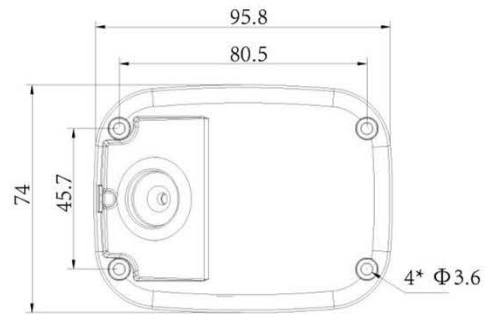

180° Panoramic View

The camera is perfect for whole picture viewing experience. It catches 180° horizontal coverage and 95° vertical coverage, achieving 180° panoramic viewing with only single sensor, which is a revolutionary creation in the bullet model.

Structure Diagrams

Units: mm

Accessories Support

A01 Pole Mount

Weight: 720g
Dimensions: 170*51.5*152.6mm

A03 External Corner Bracket

Weight: 900g
Dimensions: 170*152.5*76.3mm