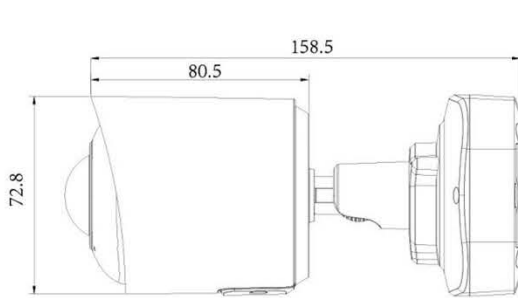

180° Panoramic View

The camera is perfect for whole picture viewing experience. It catches 180° horizontal coverage and 95° vertical coverage, achieving 180° panoramic viewing with only single sensor, which is a revolutionary creation in the bullet model.

Structure Diagrams

Units: mm

Accessories Support

A01 Pole Mount

Weight: 720g
Dimensions: 170*51.5*152.6mm

A03 External Corner Bracket

Weight: 900g
Dimensions: 170*152.5*76.3mm