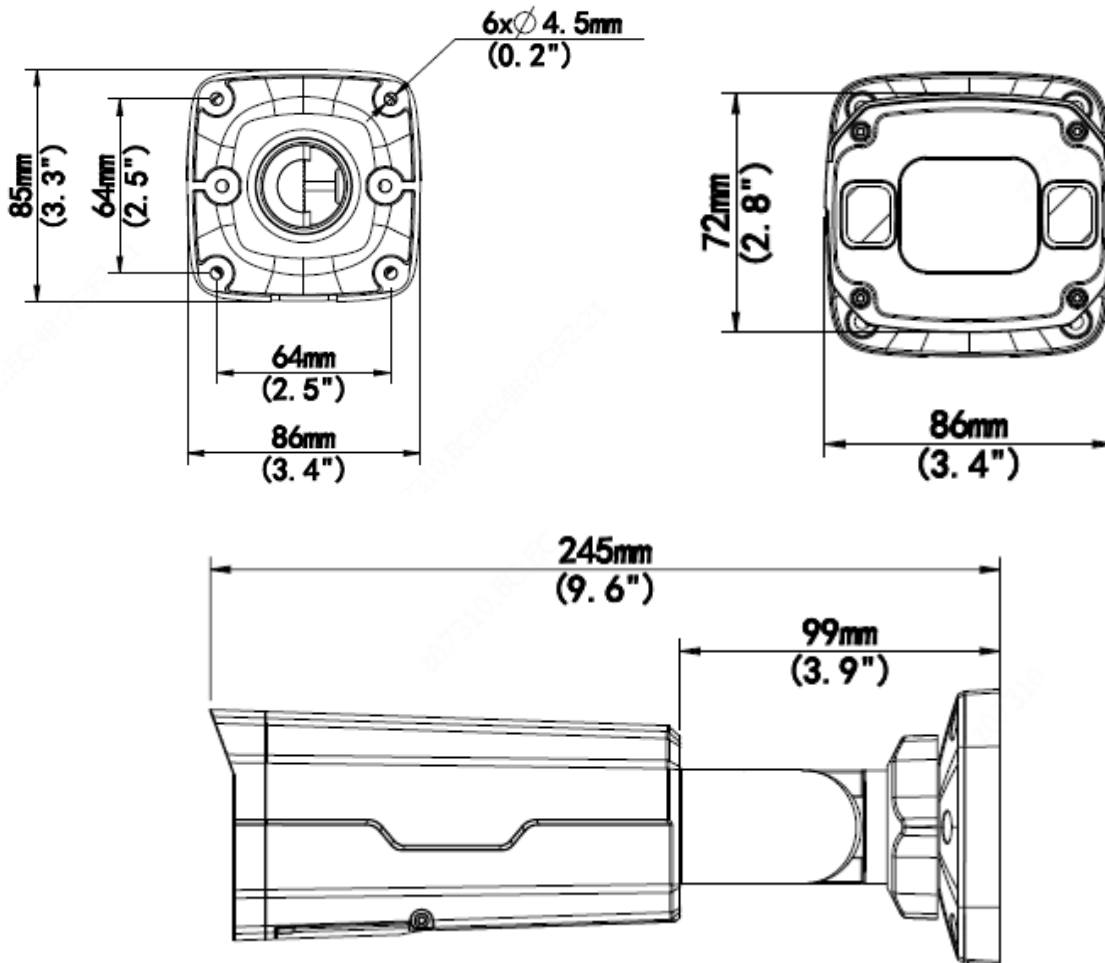

8MP HD Color-Low-Light IR VF Bullet Network Camera

IV-BV2812CLL8MP-CA

Key Features

- High quality image with 8MP, 1/2.8"CMOS sensor
- 8MP (3840*2160)@20fps; 5MP (3072*1728)@30/25fps; 4MP (2560*1440)@30/25fps; 2MP (1920*1080) @30/25fps
- Ultra 265, H.265, H.264, MJPEG
- Intelligent perimeter protection, include cross line, intrusion, enter area, leave area detection
- 120dB true WDR technology enables clear image in strong light scene
- Support 9:16 Corridor Mode
- Alarm:1 in/1 out, Audio: 1 in/1 out
- Smart IR, up to 50m (164ft) IR distance
- Supports 256 G Micro SD card
- IK10 vandal resistant
- IP67 protection
- Support PoE power supply

Dimensions

Accessories

IV-JB07-D-IN

IV-JB06-A-IN

IV-UP06-B-IN

IV-UP06-C-IN

IV-A01-IN

Junction Mount