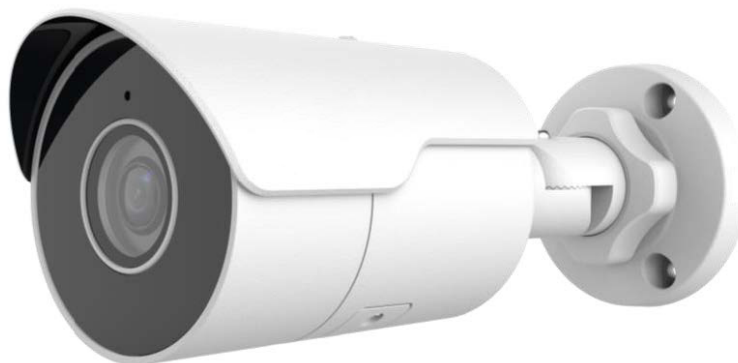

5MP HD Mini IR Color-Low-Light Fixed Bullet Network Camera

IV-BUF28CLL5MP-LT

Key Features

- High quality image with 5MP, 1/2.7"CMOS sensor
- 5MP (2880*1620)@ 25/20fps; 4MP (2560*1440)@ 25/20fps; 3MP (2304*1296) @30/25fps; 2MP (1920*1080) @30/25fps;
- Ultra 265, H.265, H.264, MJPEG
- Color-Low-Light technology ensures high image quality in low illumination environment
- 120dB true WDR technology enables clear image in strong light scene
- Support 9:16 Corridor Mode
- Built-in Mic
- Smart IR, up to 50m (164ft) IR distance
- Supports 256 G Micro SD card
- IP67 protection
- Support PoE power supply
- 3-Axis