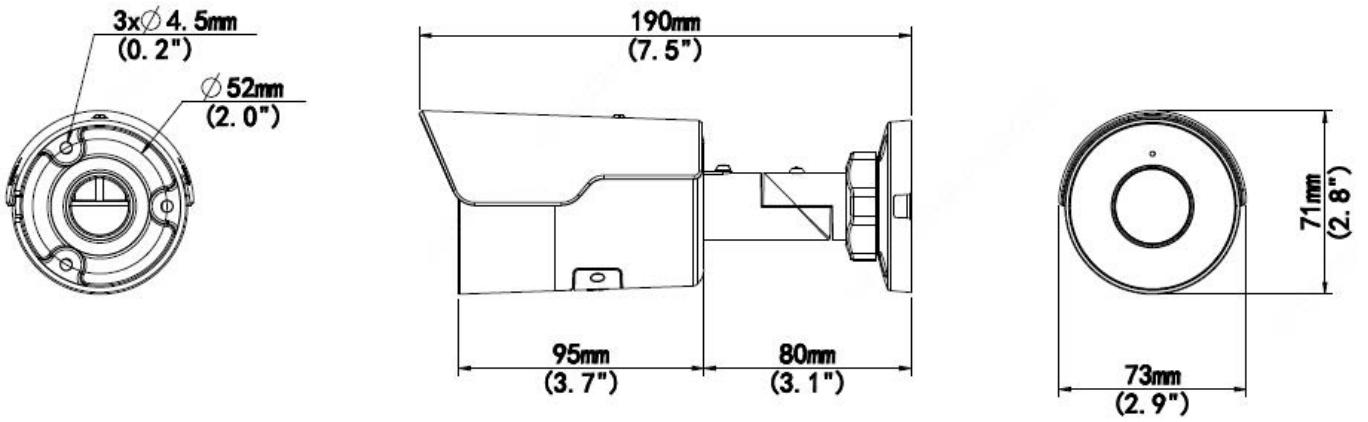

5MP HD Mini IR Color-Low-Light Fixed Bullet Network Camera

IV-BUF28CLL5MP-LT

Key Features

- High quality image with 5MP, 1/2.7"CMOS sensor
- 5MP (2880*1620)@ 25/20fps; 4MP (2560*1440)@ 25/20fps; 3MP (2304*1296) @30/25fps; 2MP (1920*1080) @30/25fps;
- Ultra 265, H.265, H.264, MJPEG
- Color-Low-Light technology ensures high image quality in low illumination environment
- 120dB true WDR technology enables clear image in strong light scene
- Support 9:16 Corridor Mode
- Built-in Mic
- Smart IR, up to 50m (164ft) IR distance
- Supports 256 G Micro SD card
- IP67 protection
- Support PoE power supply
- 3-Axis

Dewarping	N/A
HLC	Supported
BLC	Supported
Audio	
Audio Compression	G.711
Suppression	Supported
Sampling Rate	8KHZ
Storage	
Edge Storage	Micro SD, up to 256GB
Network Storage	ANR, NAS(NFS)
Network	
Protocols	IPv4, IGMP, ICMP, ARP, TCP, UDP, DHCP, RTP, RTSP, RTCP, RTMP, DNS, DDNS, NTP, FTP, UPnP, HTTP, HTTPS, SMTP, SSL, 802.1x, SNMP
Compatible Integration	ONVIF (Profile S, Profile G, Profile T), API
Client	Guard Station Guard Viewer Star4Live
Web Browser	Plug-in required live view: IE9+, Chrome 41 and below, Firefox 52 and below
	Plug-in free live view: Chrome 57.0+, Firefox 58.0+, Edge 16+
Interface	
Network	10/100M Base-TX Ethernet
Built-in Mic	Supported
Certifications	
Certifications	CE: EN 60950-1 UL: UL60950-1 FCC: FCC Part 15
General	
Power	DC 12V±25%, PoE (IEEE 802.3af)
	Power consumption: Max 6.0W
Dimensions(L × W × H)	190×73×71mm (7.5"×2.9"×2.8")
Net Weight	0.45kg (0.99lb)
Material	Metal
Working Environment	-30°C ~ 60°C (-22°F ~ 140°F), Humidity: ≤95% RH (non-condensing)
Storage Environment	-30°C ~ 60°C (-22°F ~ 140°F), Humidity: ≤95% RH (non-condensing)
Surge Protection	4KV
Ingress Protection	IP67
Reset Button	N/A

Dimensions

Accessories

IV-JB06-IN

IV-JB05-B-IN

IV-UP06-C-IN

IV-A01-IN

Pole Mount

IV-JB06-IN+ IV-UP06-C-IN