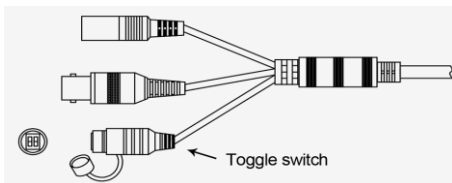

SPECIFICATION	GS-HD-463BDG
Horizontal Resolution	2MP@ TVI / AHD / CVI / CVBS
Image Sensor	1/2.7" CMOS
Signal System	NTSC / PAL
Effective Pixels	1920 x 1080
Min. Illumination	Color: 0.1Lux@(F1.2, AGC ON) 0 Lux LED on; B&W: 0.01Lux@(F1.2, AGC ON)
Synchronization	Internal synchronization
Video Output	TVI /AHD (2MP@25fps, 2MP/1080P@30fps); CVI (2MP@25fps, 1080P@30fps); Analog (1280x576, 1280x480)
S/N Ratio	50dB(AGC OFF)
UTC	Support
NR	2D DNR
Shutter	Auto
Day&Night	Smart / Color / B&W
White Balance	Auto / Manual
OSD	English
AGC	Auto
IR LED	12pcs IR LEDs
Lens	2.8-12mm Varifocal
IR Range	75ft (25m)
Power Supply	DC12V±10%
Power Consumption	Max. 1.8W (Max. 3W with IR cut filter on)
Weight	1.6lbs (800g)
IP Rating	IP66
Working Temperature/Humidity	-4°F ~ 122°F (-20°C ~ 50°C)
Working Humidity	Humidity 90% or less (non-condensing)