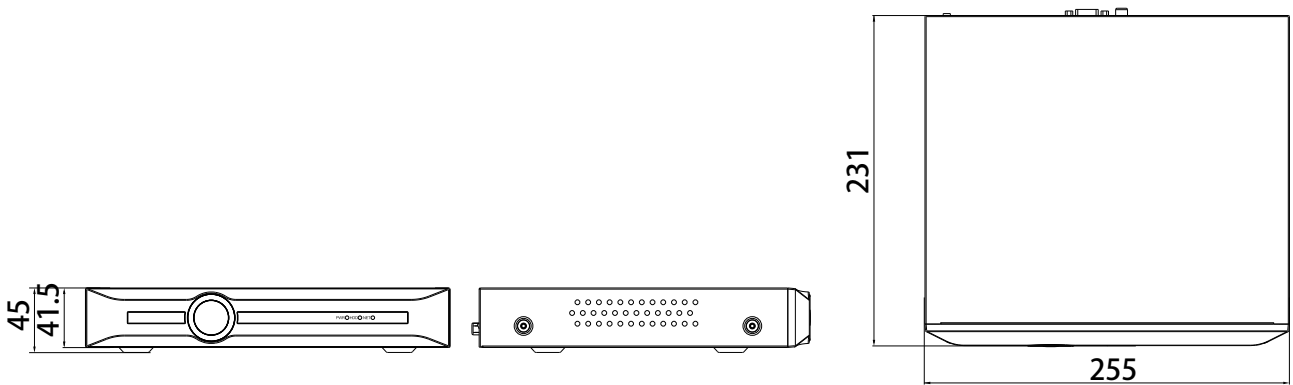

SPECIFICATIONS

Input	
Video Input	20-ch
Max Resolution	8MP
Two-way Audio Input	1-ch, 3.5mm
Bandwidth	Income 80Mbps; Outgoing 80Mbps
Output	
HDMI/VGA Output	HDMI 1-ch, 3840×2160, 2560×1440, 1920×1080, 1280×720, 1024×768, 1440×900, 1280×800 VGA 1-ch, 1920×1080, 1280×720, 1024×768, 1440×900, 1280×800
Screen Split	1/2/3/4/5/6/7/8/9/10/12/13/16/20A/20B
Audio Output	1×RCA
Decoding	
Decoding Format	S+265/H.265/H.264
Recording Resolution	8MP/6MP/5MP/3MP/1080P/UXGA/720P/VGA/4CIF/DCIF/2CIF/CIF/QCIF
Preview Capability	1×8MP, 1×6MP, 1×5MP, 2×4MP, 2×3MP, 4×1080P, 8×720P, 20×4CIF
Synchronous Playback	1×8MP, 1×6MP, 1×5MP, 2×4MP, 2×3MP, 4×1080P, 8×720P
Records Encryption	Yes
Hard Disk	
SATA	1 SATA interfaces for 1 HDDs
Capacity	Up to 10TB for each HDD
eSATA Interface	N/A
Array Type	N/A
External Interface	
Network Interface	1×RJ45 self-adaptive 10/100 Mbps network interface
USB Interface	2×USB 2.0
Serial Interface	N/A
Alarm In/Out	4/1
Network	
Protocol	TCP/IP, ICMP, HTTP, HTTPS, FTP, DHCP, DNS, DDNS, RTP, RTSP, RTCP, PPPoE, NTP, UPnP, SMTP, IGMP, QoS, IPV4, IPV6, Multicast, ARP, UDP, SNMP, SSL, Telnet, RTMP, NFS
System Compatibility	ONVIF (PROFILE S/T/G), SDK, P2P
General	
Web Version	Web6
Language	Simple Chinese, Traditional Chinese, English, Spanish, Korean, Italian, Turkish, Russian, Thai, French, Polish, Dutch, Hebraism, Arabic
Operating Conditions	-10°C ~ 55°C, 10%~90% RH
Power Supply	DC12V 3.33A
Consumption (without HDD)	≤10W (without HDD)
Chassis	1U
Dimensions	45.1×255×231mm, (1.78×10.04×9.09 inch)
Weight (without HDD)	0.9Kg (1.98lb)

DIMENSIONS (Unit: mm)

Physical Interfaces