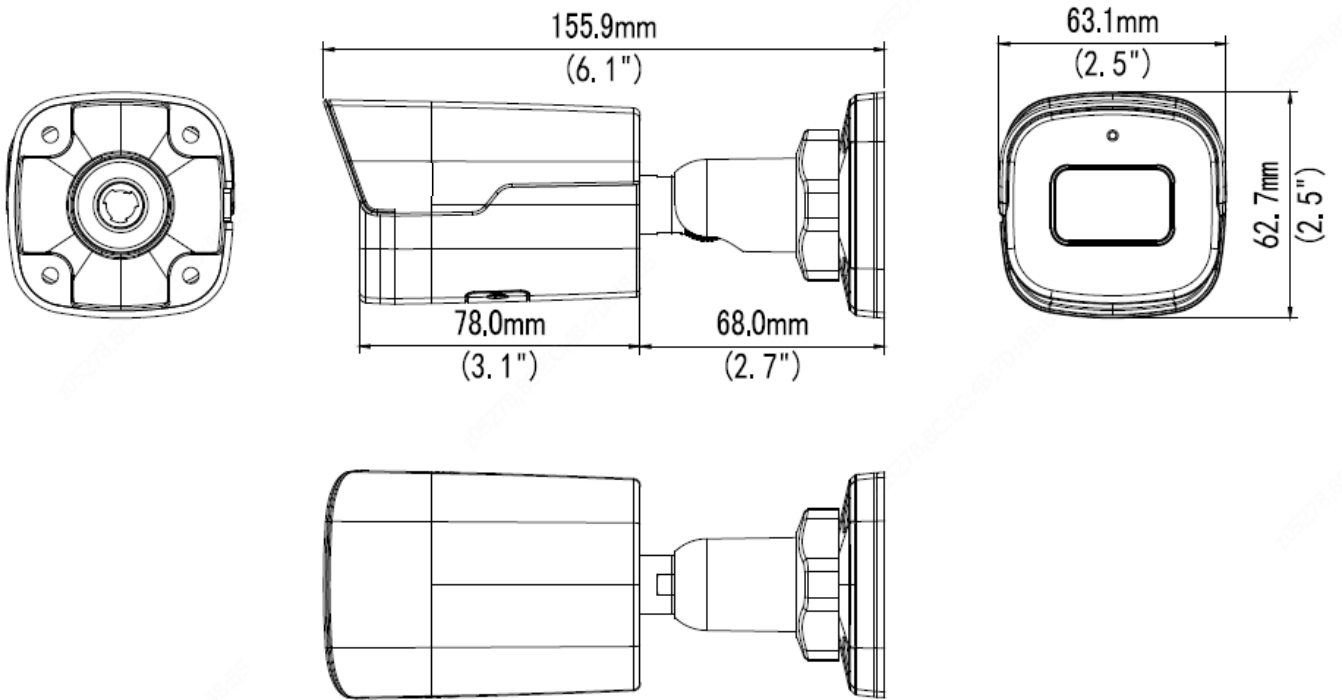

## Key Features

- High quality image with 5MP, 1/2.7"CMOS sensor
- 5MP (2880\*1620)@ 30/25fps; 4MP (2560\*1440)@ 30/25fps; 3MP (2304\*1296) @30/25fps; 2MP (1920\*1080) @30/25fps
- Ultra 265, H.265, H.264, MJPEG
- Color-Low-Light technology ensures ultra-high image quality in low illumination environment
- 120dB true WDR technology enables clear image in strong light scene
- Support 9:16 Corridor Mode
- Built-in Mic
- Smart IR, up to 40m (131ft) IR distance
- Supports 256 G Micro SD card
- IP67 protection
- Support PoE power supply

## Dimensions