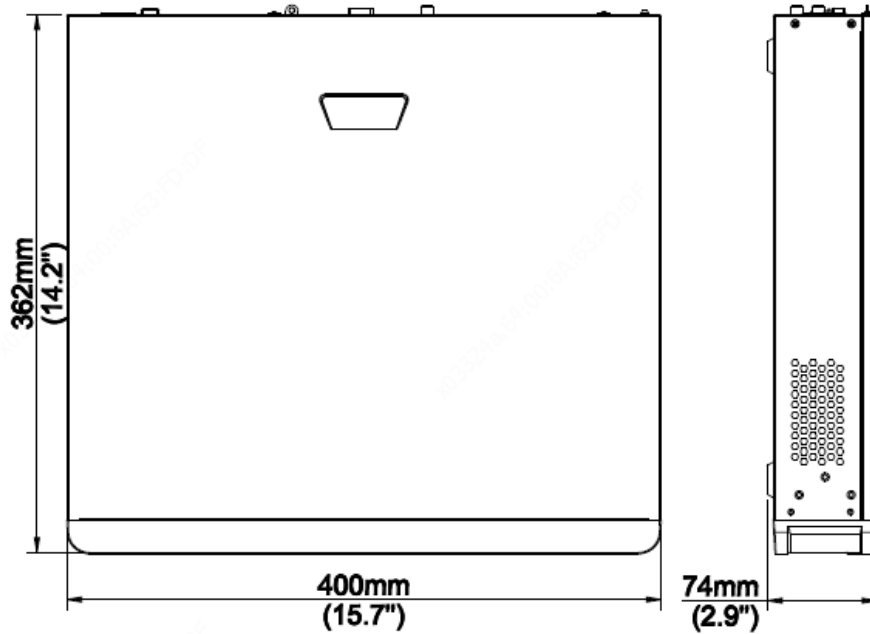

Specifications

Model	IV-32164KPOENVRS-CA
Video/Audio Input	
IP Video Input	32-ch
Two-way Audio Input	1-ch, RCA
Network	
Incoming Bandwidth	160Mbps
Outgoing Bandwidth	64Mbps
Remote Users	128
Protocols	P2P, UPnP, NTP, DHCP, PPPoE
Video/Audio Output	
HDMI/VGA Output	HDMI: 4K (3840x2160@30), 1920X1080@60, 1920X1080@50, 1600X1200@60, 1280X1024@60, 1280X720@60, 1024X768@60 VGA: 1920X1080@60, 1920X1080@50, 1280X1024@60, 1280X720@60, 1024X768@60
Recording Resolution	8MP/6MP/5MP/4MP/3MP/1080p/960p/720p/D1/2CIF/CIF
Audio Output	1-ch, RCA
Synchronous Playback	32-ch
Corridor Mode Screen	3/4/5/7/9/10/12/16/32
Decoding	
Decoding format	Ultra265/H.265/H.264
Live view/Playback	8MP/6MP/5MP/4MP/3MP/1080p/960p/720p/D1/2CIF/CIF
Capability	2 x 4K@30, 4x 4MP@30, 5 x 3MP@30, 8 x 1080P@30, 16 x 720P@30, 32 x D1@30
Hard Disk	
SATA	4 SATA interfaces
Capacity	Up to 10TB for each disk
External Interface	
Network Interface	1 RJ-45 10M/100M/1000M self-adaptive Ethernet Interface
USB Interface	Front panel: 1 x USB2.0, Rear panel: 1 x USB3.0
Serial Interface	1 x RS485
Alarm In	16-ch
Alarm Out	4-ch
PoE	
Interface	16 RJ-45 10M/100M/100M self-adaptive Ethernet Interface
Max Power	Max 30W for single port Max 240W in total
Supported Standard	IEEE 802.3af/at
General	
Power Supply	100 ~ 240 V AC Power Consumption: ≤15W(without HDD)
Working Environment	-10°C~+ 55°C (+14°F~+131°F), Humidity ≤ 90% RH (non-condensing)
Dimensions (W×D×H)	400mm ×362mm × 74mm (15.7" × 14.2" ×2.9")

Weight (without HDD) ≤5kg (11.02lb)

Dimensions

Rear Panel

Take IV-32164KPOENVRS-CA for example