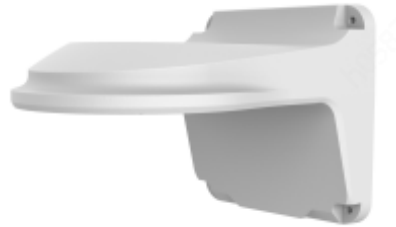

Fixed Dome Mount

IV-WM03-D-IN

Specifications

Bracket	IV-WM03-D-IN
Application	Fixed Dome Wall Mount installation
Dimensions	126.7 × 126.4 × 183.4mm (4.99" × 4.98" × 7.22")
Weight	0.52kg (1.15lb)
Material	Aluminum alloy

Dimension