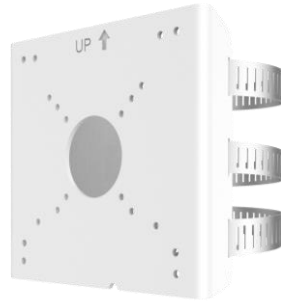

# Pole Mount Adapter

## IV-UP06-C-IN

### Specifications

Bracket	IV-UP06-C-IN
Application	Outdoor, pole or rail installation for bullet camera
Dimensions(L x W x H)	127mmx136mmx62.5mm (5"x5.35"x2.46")
Embrace hoop diameter	67mm~127mm(2.6"~5")
Weight	0.34kg(0.75lb)
Material	Aluminum alloy