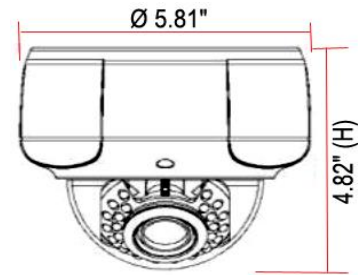

2 MP OWL Vision Low Light Auto Focus IP Dome Camera

IV-OVLLC28122MP-AF

Features:

- 1/1.8" 2Megapixel Sony CMOS
- H.264 & JPEG dual-stream
- 1920(H) x 1080(V)
- Day/Night(ICR), 3DNR, AWB, AGC, BLC
- Multiple network monitoring: Web viewer, CMS
- lens: 2.8~12mm (Auto Focus) / 4X optical zoom
- IP66
- DC 12V/ PoE
- ONVIF Ver. 2.4

SPECIFICATIONS		IV-OVLLC28122MP-AF	
Camera	Image Sensor	1/1.8" 2Megapixel Sony CMOS	
	Effective Pixels	1920(H) x 1080(V)	
	Scanning System	Progressive	
	Electronic Shutter Speed	Auto/Manual 1/50 ~ 1/10000	
	Min. Illumination	Color: 0.0002 lux /F1.2	
	S/N Ratio	>50dB	
Camera Features	Day/Night	Auto (ICR) / Color / B/W	
	Backlight	BLC	
	White Balance	Auto	
	Gain Control	Auto/Manual	
	Noise Reduction	3D	
	Privacy Masking	Up to 4 areas	
	Slow Shutter	None / Low / Middle / High	
	Motion Detection	22 x 18 areas	
Lens	Focal Length	2.8~12mm (Auto Focus) / 4X optical zoom	
	Max Aperture	F1.2	
	Angle of View	H: 105°(Wide) ~ 30°(Tele)	
	Mount Type	Board-in Type	
Video	Compression	H.265 / H.264 High Profile / JPEG Snapshot	
	Resolution	60Hz Mode: 5M(2592 x 1520) / 3M(2048 x 1520) / 1080P(1920 x 1080)	
	Frame Rate	Main Stream	5M(1~15fps) 3M/1080P(1~30fps)
		Sub Stream	D1/CIF(1~25/30fps)
Bit Rate	H.265 H.264: 30K~16384Kbps		
Network	Ethernet	RJ-45 (10/100Base-T)	
	Protocol	IPv4, HTTP, SSL, TCP/IP, UDP, UPnP, ICMP, IGMP, SNMP, RTSP, RTP, SMTP, NTP, DHCP, DNS, PPPOE, DDNS, FTP, IP Filter, QoS, Cloud	
	ONVIF	ONVIF Ver. 2.4	
	Max. User Access	5 Users	
	Smart Phone	iPhone, Windows Mobile, BlackBerry, Symbian, Android	
	Browsers	IE, Chrome, Firefox, Safari	
General	Power Supply	DC12V. PoE(802.3af)	
	Power Consumption	<10W	
	Working Environment	Temperature: 14°F ~122°F, Humidity: 10%~90%	
	Ingress Protection	IP66	
	Dimensions	Ø 5.81" x 4.82" (H)	
	Weight	2.65 lbs	