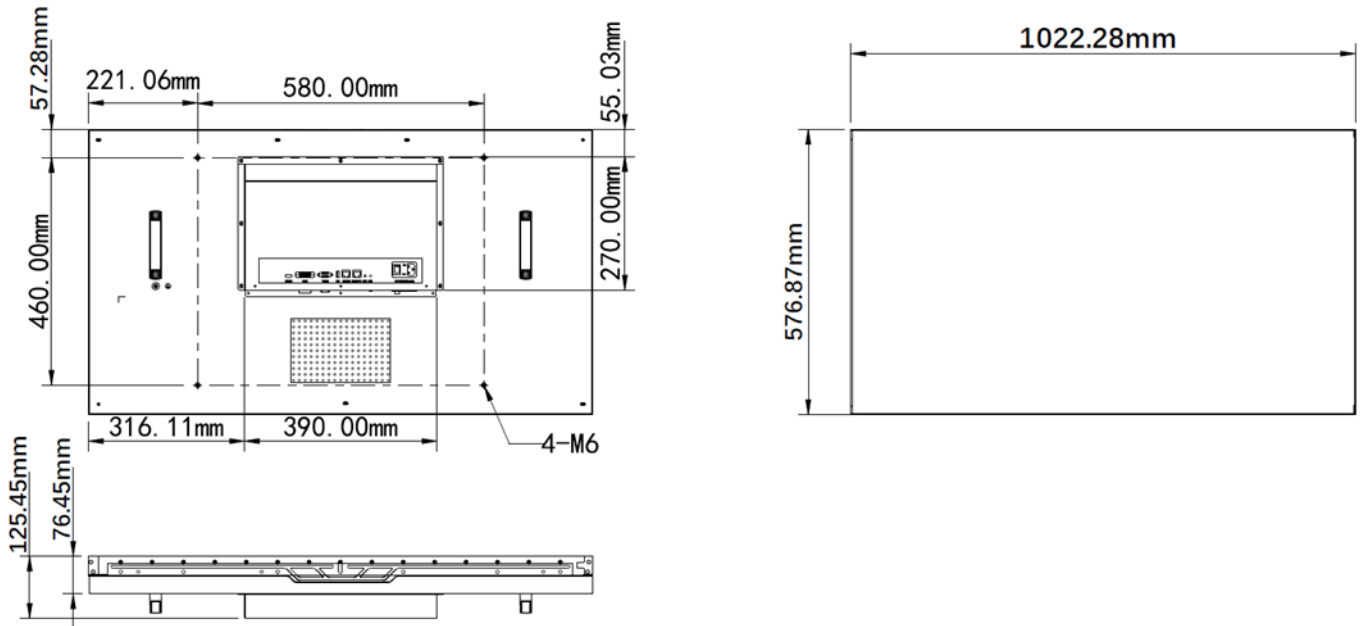

- Stable running and low maintenance cost, supporting 24 hours continuous working

Specifications

Model	IV-MW-A46-B1
Display	
Diagonal Size (inch)	46"
Backlight	LED (Direct type)
Physical Seam	3.5 mm
Resolution	1920×1080
Color	16.7M
Brightness	500 cd/m ²
Contrast	4000:1
Response Time	8 ms
Viewing Angle	Horizontal 178°, Vertical 178°
Interface	
Input Interface	1×VGA, 1×DVI, 1×HDMI
USB	1×USB
Control Interface	1×RS-232 IN, 1×RS-232 OUT, 1×IR
General	
Dimensions (W×H×D)	1022.28mm×576.87mm×125.45mm
Power Supply	100 to 240 VAC
Consumption	141.6 W
Weight	22.5 Kg
Operation Temperature	0°C ~ 40 °C
Operating Humidity	20%~90% (No Condensation)

Dimensions

Order Information

Model	Remake
IV- MW-A46-B1	LCD Splicing Display Unit
46 Inch Split Screen Vertical Support Bracket Unit-3.5(Modularization Floor Mounting)	optional
46 Inch Split Screen Vertical Support Bracket Base-3.5-H60(Modularization Floor Mounting)	optional
46 Inch Split Screen Vertical Support Bracket Base-3.5-H80(Modularization Floor Mounting)	optional
46 Inch Split Screen Vertical Support Bracket Base-3.5-H90(Modularization Floor Mounting)	optional
46 Inch Split Screen Vertical Support Bracket Base-3.5-H100(Modularization Floor Mounting)	optional
46 Inch Split Screen Vertical Support Bracket Base-3.5-H110(Modularization Floor Mounting)	optional