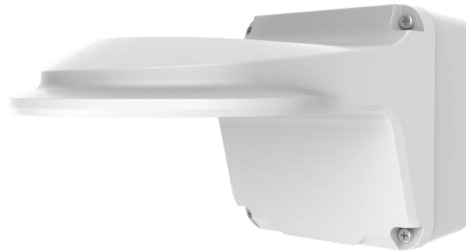

Fixed Dome Outdoor Wall Mount

IV-JB07/WM04-B-IN

Specifications

Bracket	IV-JB07/WM04-B-IN
Application	wall installation fixed dome(Extra back outlet)
Dimensions	Φ125mm*125mm*252.5mm (4.92" x4.92"x9.94")
Weight	0.98kg(2.16lb)
Material	Aluminum alloy

Dimension