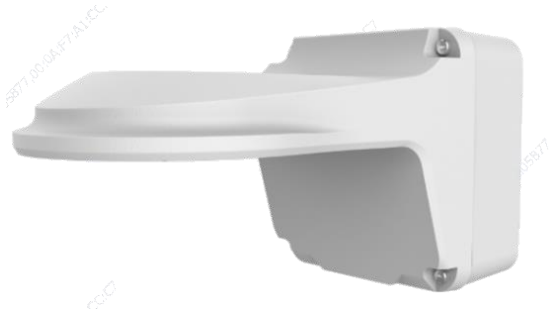

# Fixed Dome Outdoor Wall Mount

IV-JB07/WM03-G-IN

## Specifications

Bracket	IV-JB07/WM03-G-IN
Application	wall installation for fixed dome(Extra back outlet)
Dimensions	126.7 × 126.4 × 228.4mm (4.99" × 4.98" × 8.99")
Weight	1kg (2.20lb)
Material	Aluminum alloy

## Dimension