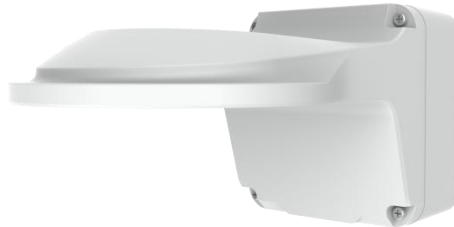

# Fixed Dome Outdoor Wall Mount

IV-JB07/WM03-F-IN

## Specifications

Bracket	IV-JB07/WM03-F-IN
Application	wall installation for fixed dome(Extra back outlet)
Dimensions	Φ125mm*125mm*233mm (4.92" x4.92"x9.17")
Weight	0.98kg(2.16lb)
Material	Aluminum alloy