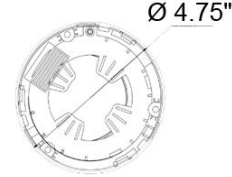

### Features:

- . 1080P@CVI video output
- . 1/3" Progressive Sensor
- . IR LED: 36pcs
- . IR distance: 100-115 ft
- . Lens: 2.8-12mm, Autofocus / 4X zoom
- . Ultra low illumination
- . DC 12V IP66
- . Up the Coax (via coaxial cable)
- . Motion detection, Privacy mask, HLC, WDR

Specification	IV-DV FH6100IRW-F-H-AF
Horizontal Resolution	1080P@ CVI
Image Sensor	1/3" Progressive Sensor
Signal System	PAL / NTSC
S/N Ratio	More than 52 dB
Lens	2.8-12mm Autofocus / 4 X zoom
Electronic Shutter	AUTO/MANUAL /FLICKER
Min. Illumination	0.001Lux (F1.2), Black and White (0 Lux LED on)
Back Light	Off / HLC / BLC / WDR
DNR	Off / Low / Mid / High
Day / Night	EX / Auto / Color / B & W
AGC	0-20 steps
Sens up	Off / 2x~8x
White Balance	Auto/Auto-ext/Preset/Manual
Digital Zoom	1.0x-8.0x
Privacy Mask	Off / 0~15 Zones
LED Wave Length	36pcs 850nm Infrared LED
IR Distance	100-115 ft
Connector Video	BNC
LED Switch	AUTO
IP Rating	IP66
Video Output	CVI
Signal Transmitting	Over 1050 feet distance via Coaxial cables(RG59 75-3 Full Cooper)
Dimension	Ø 4.75" X 3.75" (h)
Weight	1.65 lbs.
Storage Temperature	-4 °F ~ 140 °F
Operation Temperature	-4 °F ~ 122 °F
Power Supply	DC 12V ±10%