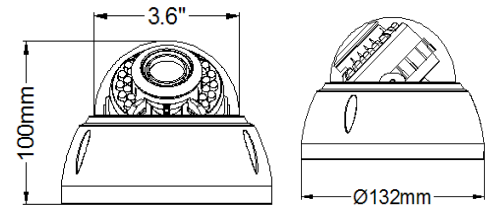

4 in 1 Autofocus 1080P Indoor / Outdoor IR Dome

IV-DV720IR-FH-AF-DV

Features:

- . 1080P@TVI/CVI/AHD/CVBS video output
- . 1/2.9" 2MP SONY EXmor CMOS
- . 100 dB Double Shutter WDR
- . Auto Defog, HLC, Privacy mask, motion detection, 32X Sense up
- . 2D/3D DNR, anti-ghost effect
- . Multi Languages OSD Control from Recorder
- . DC12V/AC24V