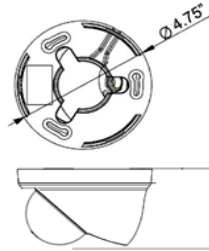

### IV-DP36-CVI

#### Features:

- . 1/2.7" 2Megapixel CMOS
- . 30fps@1080P
- . High speed, long distance real-time transmission
- . Day/Night (ICR), AWB, AGC, BLC, DNR
- . 3.6mm fixed lens (6mm optional)
- . Max. IR LEDs length 60 feet, Smart IR
- . Up the Coax (via coaxial cable)
- . Motion detection, Privacy mask, HLC
- . DC12V

SPECIFICATION	IV-DP36-CVI
<b>Camera</b>	
Image Sensor	1/2.7" 2Megapixel CMOS
Effective Pixels	1920 (H) × 1080 (V)
Electronic Shutter	1/60s~1/100,000s
Video Frame Rate	30fps@1080P
Synchronization	Internal
Min. Illumination	0.01Lux@F1.2 (AGC ON), 0 Lux IR on
Video Output	1-channel BNC HD-CVI high definition video output
OSD Menu	Yes (via coaxial cable) + UTC function
<b>Camera Features</b>	
Max. IR LEDs Length	60 ft, Smart IR
Day/Night	Auto (ICR) / Color / B/W
<b>Lens</b>	
Focal Length	3.6mm (6mm optional)
Angle of View	H: 80.6° (57.55°)
<b>General</b>	
Power Supply	DC12V±20%
Power Consumption	Max 2.5W
Working Environment	- 22 °F ~ 140 °F / Less than 95%RH (no condensation)
Transmission Distance	Over 1050 feet via 75-3 coaxial cable
Dimensions	Φ 4.75" x 2.5 (h)"
Weight	0.77 lbs / 0.35kg