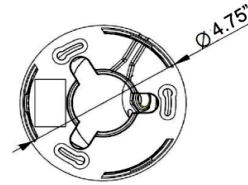

#### Features:

- . Sony Low Lux Progressive Sensor
- . 720P @ AHD or 960H output
- . Fixed lens 3.6 mm
- . 0 Lux (with IR LED On)
- . OSD menu button, toggle between AHD & Analog
- . Dual Mode (AHD + CVBS) camera with dual independent OSD
- . IR Distance 66 ft
- . 2D+3DNR, Day/Night
- . Vandal Proof
- . DC 12V, IP66

SPECIFICATION	IV-DP36-AHDM
Image Sensor	Sony Low Lux Progressive Sensor
Effective Pixels	NTSC 1280(H) x 720(V)
Resolution	720P @ AHD or 960H output
S/N Ratio	> 58dB
Min. Illumination	0 Lux (with IR LED On)
Scanning System	Progressive
Video Output	Analog: 720p@30fps; 1Vp-p Composite Output (75Ω/ BNC)
Day /Night	Extern, Color, B&W, Auto
White Balance	Auto
Defog	OFF/ON
DNR	2D+3D NR
WDR	OFF/ LOW/ MIDDLE/ HIGHT
Electronic Shutter	1/60s~ to 1/100,000 Sec
IR Distance	66 ft
IR LEDs	12 pcs LEDs
Auto Gain Control	Auto
Lens	3.6 mm
IP Rating	IP66
Dimension	Ø4.75"x2.5"
Weight	0.66 lbs
Storage Temperature	-4 °F~140 °F
Operation Temperature	-40 °F~140 °F
Power Supply	DC 12V (+/-10%) / 190mA