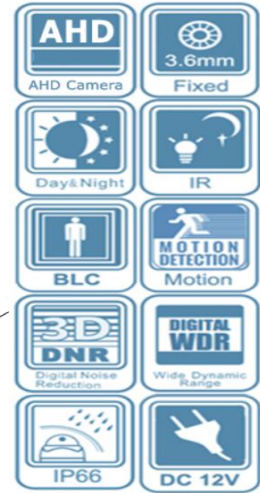

## AHD Vandal-Proof IR Dome Camera

#### Features:

- . Sony Low Lux Progressive Sensor
- . 720P @ AHD or 960H output
- . Fixed lens 3.6 mm
- . 0 Lux (with IR LED On)
- . OSD menu button, toggle between AHD & Analog
- . Dual Mode (AHD + CVBS) camera with dual independent OSD
- . IR Distance 66 ft
- . 2D+3DNR, Day/Night
- . Vandal Proof
- . DC 12V, IP66

SPECIFICATION	IV-DP36-AHDM
Image Sensor	Sony Low Lux Progressive Sensor
Effective Pixels	NTSC 1280(H) x 720(V)
Resolution	720P @ AHD or 960H output
S/N Ratio	> 58dB
Min. Illumination	0 Lux (with IR LED On)
Scanning System	Progressive
Video Output	Analog: 720p@30fps; 1Vp-p Composite Output (75Ω/ BNC)
Day /Night	Extern, Color, B&W, Auto
White Balance	Auto
Defog	OFF/ON
DNR	2D+3D NR
WDR	OFF/ LOW/ MIDDLE/ HIGHT
Electronic Shutter	1/60s~ to 1/100,000 Sec
IR Distance	66 ft
IR LEDs	12 pcs LEDs
Auto Gain Control	Auto
Lens	3.6 mm
IP Rating	IP66
Dimension	Ø4.75"x2.5"
Weight	0.66 lbs
Storage Temperature	-4 °F~140 °F
Operation Temperature	-40 °F~140 °F
Power Supply	DC 12V (+/-10%) / 190mA