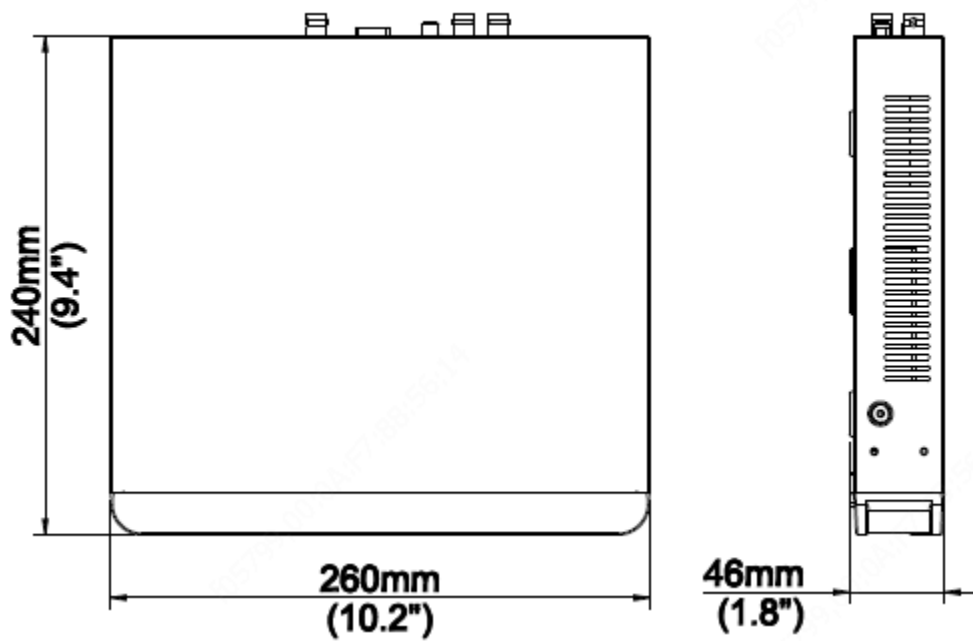

Specifications

Model	IV-8CHDVR4IP-4K-CA	
Video/Audio Input		
Analog Video Input	8-ch, BNC	
IP Video Input	4-ch(only IP up to 12ch),each channel up to 4K	
Supported Analog Camera Types	<p>Support AHD input: 8MP@15fps(channel1-channel2) 5MP@20fps 4MP@30fps 3MP@30fps (channel1 –channel2) 1080P@30fps 720P@60fps</p> <p>Support TVI input: 8MP@15fps(channel1-channel2) 5MP@20fps 4MP@30fps 3MP@20fps (channel1 – channel2) 1080P@30fps 720P@60fps</p> <p>Support CVI input:</p>	

	<p>8MP@15fps(channel1-channel2)</p> <p>5MP@20fps</p> <p>4MP@30fps</p> <p>1080P@30fps</p> <p>720P@30fps</p> <p>Support CVBS input</p>
Audio Input	1-ch, RCA
Two-way Audio	1-ch, RCA
Channel Associated Audio	1-ch,RCA
Network	
Incoming Bandwidth	40Mbps
Outgoing Bandwidth	64Mbps
Remote Users	128
Protocols	TCP/IP, P2P, UPnP, NTP, DHCP, PPPoE
Video/Audio Output	
CVBS Output	1-ch, BNC
VGA Output	1920x1080p/60Hz, 1920x1080p/50Hz, 1600x1200/60Hz, 1280x1024/60Hz, 1280x720/60Hz, 1024x768/60Hz
HDMI Output	1920x1080p/60Hz, 1920x1080p/50Hz, 1600x1200/60Hz, 1280x1024/60Hz, 1280x720/60Hz, 1024x768/60Hz
Audio Output	1-ch, RCA
Synchronous Playback	8-ch
Encoding	
Recording Resolution	8MP Lite/5MP Lite/4MP Lite /3MP/1080P/960P/720P/960H/4CIF/CIF
Recording Frame Rate	<p>Main stream:</p> <p>8MP Lite@8fps (channel1-channel2)</p> <p>5MP Lite@12fps</p> <p>4MP Lite@15fps</p> <p>3MP@15fps(channel1 – channel2)</p> <p>2MP@15fps</p> <p>720P@30fps</p> <p>Sub stream:</p> <p>D1@30fps(Max)</p>
Hard Disk	
SATA	1 SATA interfaces
Capacity	Up to 10TB for each HDD
External Interface	

Network Interface	1RJ45 10M/100M self-adaptive Ethernet Interface
USB Interface	Rear panel: 2 x USB2.0
Serial Interface	1 x RS485
General	
Power Supply	12V DC Power Consumption: ≤ 8 W(without HDD)
Working Environment	-10°C ~ + 55°C (+14°F ~ +131°F), Humidity ≤ 90% RH(non-condensing)
Dimensions(W×D×H)	260mm ×240mm× 46mm (10.2" × 9.4"×1.8")
Weight (without HDD)	≤1.1 Kg (4.19lb)

Dimensions

Rear Panel