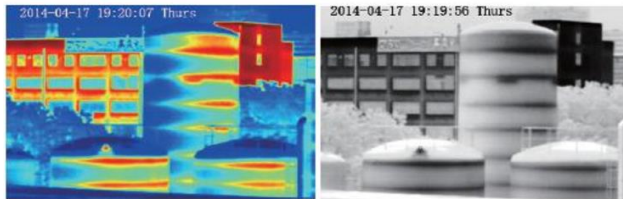

### Features;

- . Non-cooling IR focal plane sensor
- . Response wavelength 8~14um, Pixels up to 420 x 315 pixels
- . Heat sensitivity, up to 50mK
- . Support 8/15/25/35/50 mm focal length
- . Support pseudo-color mode switching:  
Black hot / White Heat / Rainbow / on oxide red
- . Support DVE image enhancement features
- . Support Noise / mirroring
- . Supports H.264 BP / MP / HP / MJPEG optional four coding algorithms and compatibility
- . Real-time 3 yards stream output can meet local storage and network transmission of video
- . 1 channel audio input, 1 channel audio output, two-way voice intercom
- . Support Micro SD card local storage (max 32GB), can effectively solve the video lost due to network failure
- . Hardware watchdog, fault auto recovery
- . 3-Axis rotation adjustable bracket for easy installation adjustment
- . DC12V/POE