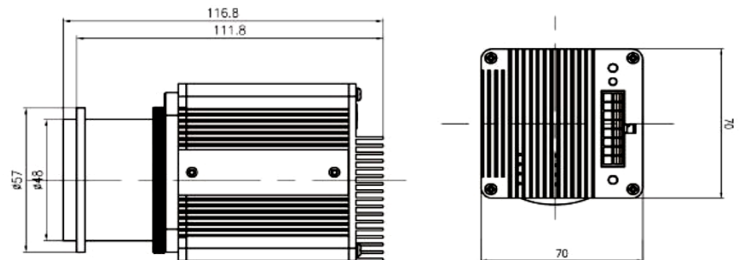

### Features;

- . Non-cooling IR focal plane sensor
- . Response wavelength 8~14um, Pixels up to 420 x 315 pixels
- . Heat sensitivity, up to 50mK
- . Support 8/15/25/35/50 mm focal length
- . Support pseudo-color mode switching:  
Black hot / White Heat / Rainbow / on oxide red
- . Support DVE image enhancement features
- . Support Noise / mirroring
- . Supports H.264 BP / MP / HP / MJPEG optional four coding algorithms and compatibility
- . Real-time 3 yards stream output can meet local storage and network transmission of video
- . 1 channel audio input, 1 channel audio output, two-way voice intercom
- . Support Micro SD card local storage (max 32GB), can effectively solve the video lost due to network failure
- . Hardware watchdog, fault auto recovery
- . 3-Axis rotation adjustable bracket for easy installation adjustment
- . DC12V/POE

Specification		IV-THB4200AT
Detector	Detector Type	Non-cooling IR focal plane sensor
	Sensing Method	Microbolometer
	Pixel	420*315
	Pixel Pitch	25um
	Response Wavelength	8um~14um
	Thermal Sensitivity NETD	50mK
	Frame Frequency	50 Hz / 60Hz
Video Feature	Fixed-Focus Lens	8mm / 15mm / 25mm / 35mm / 50mm (optional)
	Focus Adjustment Method	Manual
	FOV	75.4o*54.4o/39.7o*29.8o/23.7o*17.9o/17o*12.8o/11.9o*9o
	F Value	1.0
	Valid Distance (body)	60m / 110m / 180m / 250m / 350m
Valid Distance (vehicle)	120m / 200m / 350m / 500m / 650m	
Temperature Measuring	Temperature Measuring Function	Allow users to set measuring point or area and show and detect temperature: point measuring (with mouse), area measuring (highest temperature), and full-screen measuring (highest temperature) (functioning as a temperature measuring and prewarning product)
	Temperature Measuring Alarm	Overtemperature prewarning, overtemperature alarm, temperature change trend alarm, and temperature difference alarm (functioning as a temperature measuring and prewarning product)