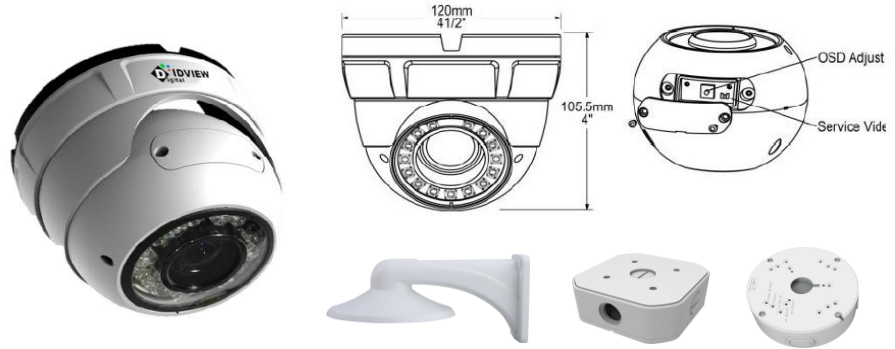

## IV-PDE3124MP-S2

### Features:

- . 1/3" Progressive Scan CMOS
- . VF Lens 3-12mm
- . 4MP@20fps,3MP@30fps,1080P@30fps
- . Triple Streams
- . Smart IR Range 45 ~ 60 ft (15-20m)
- . Low bitrate ,Excellent low light performance
- . WDR,3D DNR
- . VIS: ROI, Defog, HLC, Corridormode, DIS

SPECIFICATIONS		IV-PDE3124MP-S2
Camera	Image Sensor	1/3" Progressive Scan CMOS
	Min. illumination	Color 0.05Lux;IR ON 0 Lux
	Day & Night	ICR
	Shutter Speed	1/5-1/20000
	Auto Iris	Yes
	Wide Dynamic Range	WDR>120dB
	Digital Noise Reduction	2D/3D
	Lens	3.0-12mm VF Lens
	FOV	87°~ 35°
	IR LED	15pcs
IR Range	45-60 ft	
Image	Video Compression	H.264/265,MJPEG
	Bit Rate (CBR/VBR)	Main stream:500kb-12000kb ;Sub stream 100kb-6000kb
	Audio Compression	G.711 ,RAW_PCM
	Max.Resolution	2592*1520/2560*1440/20fps,2304*1296/30fps,1920x1080/30fps
	Stream	Stream1 2592*1520/2560*1440/2304*1296/1920x1080; Stream 2 D1 to QVGA
	Image Setting	Rotate Mode,Saturation,Brightness,Contrast,Sharpness
	HLC	Yes
	9:16 Corridor Mode	Yes
	DIS	Auto
ROI	Yes	
Defog	Yes	
Interface	Ethernet	1 Ethernet (10/100 Base-T) RJ-45 Connector
	Audio I/O	1ch Audio In,1ch Audio Out
	Alarm I/O	N/A
	RS485	N/A
	BNC Output	Yes
	Reset Button	Yes
	Edge Storage	Micro SD/SDHC/SDXC slot, Max128GB
Network	Network Protocol	HTTP,HTTPS, TCP/IP, UDP/IP, RTSP, DHCP, NTP, PPPoE, Unicast and Multicast supported.
	Alarm Trigger	Motion Detection,Network disconnect,Disk alarm
	RTSP Video	Standard RFC2326, Support QuickTime / VLC Player.
	Security	User security authentication, Reset, Hardware WatchDog
	Web Language	English, Chinese,Polish, Italian, Portuguese, Spanish.(Sunell Brand)
	System Compatibility	Onvif,CGI
General	Power Supply	DC12V/POE
	Power Consumption	3W(IR LED OFF) : 6W (IR LED ON)
	Working Environment	Starting Temperature: -30 °C ~ 60 °C (-22 °F ~ 140 °F) Working Temperature:-40 °C ~ 60 °C (-40 °F ~ 140 °F)
	Operating Humidity	0% - 90% RH
	Ingress Protection	IP66
	Approvals	CE / FCC
	Dimensions	φ4.72" x 4.15" (120x105.5mm)
Weight	1.54 lbs (700g)	