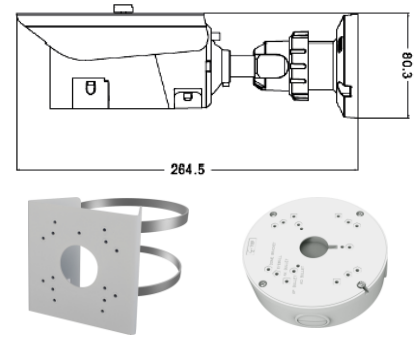

SPECIFICATIONS		IV-PBMV28124MP-S2
Camera	Image Sensor	1/3" Progressive Scan CMOS
	Min. illumination	Color 0.05Lux;IR ON 0 Lux
	Day & Night	ICR
	Shutter Speed	1/5-1/20000
	Auto Iris	Yes
	Wide Dynamic Range	WDR>120dB
	Digital Noise Reduction	2D/3D
	Lens	Motorized lens 2.8-12mm
	FOV	90°~ 35°
	IR LED	10pcs
IR Range	60-75 ft	
Image	Video Compression	H.264/265, MJPEG
	Bit Rate (CBR/VBR)	Main stream:500kb-12000kb ;Sub stream 100kb-6000kb
	Audio Compression	G.711 ,RAW_PCM
	Max.Resolution	2592*1520/2560*1440/20fps,2304*1296/30fps,1920x1080/30fps
	Stream	Stream1 2592*1520/2560*1440/2304*1296/1920x1080; Stream 2 D1 to QVGA
	Image Setting	Rotate Mode,Saturation,Brightness,Contrast,Sharpness
	HLC	Yes
	9:16 Corridor Mode	Yes
	DIS	Auto
Interface	ROI	Yes
	Defog	Yes
	Ethernet	1 Ethernet (10/100 Base-T) RJ-45 Connector
	Audio I/O	1ch Audio In,1ch Audio Out
	Alarm I/O	N/A
	RS485	N/A
	BNC Output	Yes
Network	Reset Button	Yes
	Edge Storage	Micro SD/SDHC/SDXC slot ,Max128GB
	Network Protocol	HTTP,HTTPS, TCP/IP, UDP/IP, RTSP, DHCP, NTP, PPPoE, Unicast and Multicast supported.
	Alarm Trigger	Motion Detection,Network disconnect,Disk alarm
	RTSP Video	Standard RFC2326, Support QuickTime / VLC Player.
	Security	User security authentication, Reset, Hardware WatchDog
	Web Language	English, Chinese,Polish, Italian, Portuguese, Spanish.(Sunell Brand)
	System Compatibility	Onvif,CGI
General	Power Supply	DC12V/POE
	Power Consumption	3W(IR LED OFF) : 5.5W (IR LED ON)
	Working Environment	Starting Temperature: -30 °C~ 60 °C (-22 °F ~ 140 °F) Working Temperature:-40 °C ~ 60 °C (-40 °F ~ 140 °F)
	Operating Humidity	0% - 90% RH
	Ingress Protection	IP66,IK10
	Approvals	CE / FCC
	Dimensions	φ3.16" x 10.41" (80.3×264.5mm)
Weight	1.83 lbs (830g)	