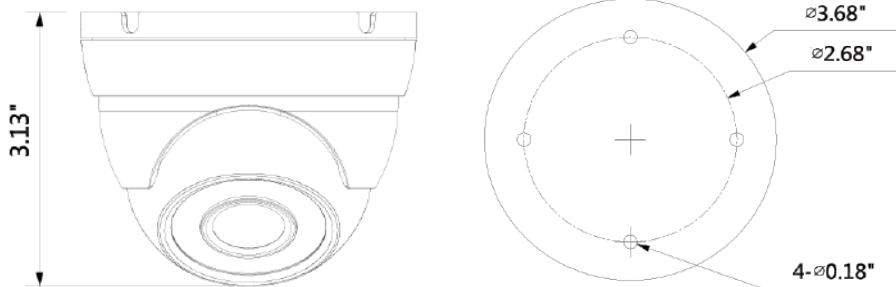

Features:

- . 1.3" 4Megapixel progressive CMOS
- . H.265&H.264 dual-stream encoding
- . 20fps@4M(2688x1520) & 25/30fps@3M(2304x1296)
- . WDR(120dB), True Day/Night(ICR), 3DNR, HLC, AGC, BLC
- . Multiple network monitoring: Web viewer, CMS(DSS/PSS) & DMSS
- . 3.6 mm fixed lens
- . Max IR LEDs Length 98ft (30m)
- . IP67, DC12V/ PoE