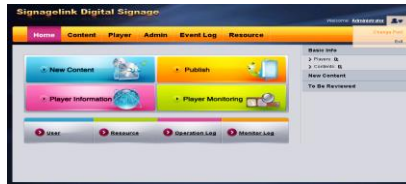

21" LED Digital Signage Public View Monitor

IV-21PVM2MP

Features:

- . 21" high-definition LED Panel
- . 1366 x 768, 2MP IP Camera
- . Built-in Network Advertising Player
- . Rich PIP Layout (Camera / Video / Picture / Scroll Caution Text / Date)
- . Easy and Powerful Advertising management software
- . Support smart mobile and network, real time remote monitoring
- . Support connection with HVR/NVR, ONVIF compatible