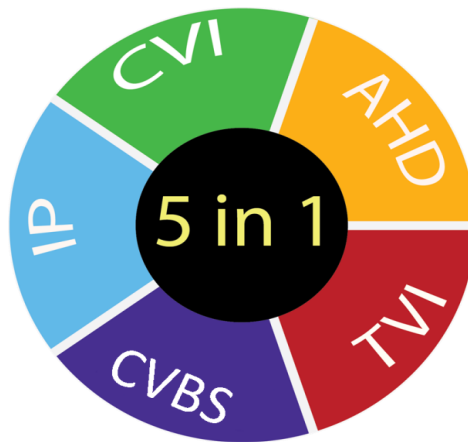

8CH 1080P 5-in-1 DVR (AHD/CVI/TVI/960H/IP)

IV-811FA-MXHD

Features:

- . Support AHD analog, TVI Analog, CVI Analog, and IP camera
- . TVI: 1080P @ 30/25 fps, CVI: 1080P @ 30/25 fps, AHD: 1080P @ 30/25 fps, IP: 1080P @ 30fps
- . Remote backup directly to USB at DVR site, smart Search and download
- . Auto detect features allowing you to determine IP or Analog HD channels
- . P2P and easy installation using QR code
- . Same interface among live, desk top software and IE browser
- . Digital zoom (x2 ~ x5) and picture in picture for easy playback, search
- . Support OSD setting over coaxial (UTC)
- . Support IP camera with Onvif Profile protocol (V2.4)
- . Cross device function for redundant recording
- . RS-485 serial interface
- . Live display, playback and recording simultaneously (Triplex)
- . Max 1 SATA Device

iWatch DVR / IE is Desktop Apps:

Socatch is Mobile Apps: