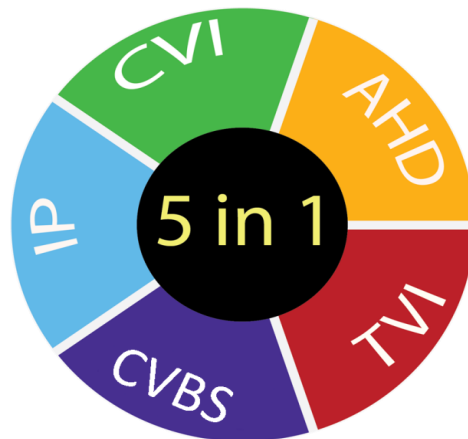

8CH 5-in-1 DVR (AHD/CVI/TVI/960H/IP)

IV-811FA-MXHD

Features:

- . Support AHD analog, TVI Analog, CVI Analog, and IP camera
- . TVI : 4MP@15/12 fps, CVI : 1080P@30/25 fps, AHD : 1080P@30/25 fps, 960H/D1 , IP: 1080P@30fps
- . Remote backup directly to USB at DVR site, smart Search and download
- . Auto detec features allowing you to determin IP or Analog HD channels
- . P2P and easy installation using QR code
- . Same interface among live, desk top software and IE beowser
- . Digital zoom (x2 ~ x5) and picture in picture for easy playback, search
- . Support OSD setting over coaxial (UTC)
- . Support IP camera with Onvif Profile protocol (V2.4)
- . Cross device function for redundant recording
- . RS-485 serial interface
- . Live display, playback and recording simultaneously (Triplex)
- . Max 1 SATA Device

iWatch DVR / IE is Desktop Apps:

Socatch is Mobile Apps: