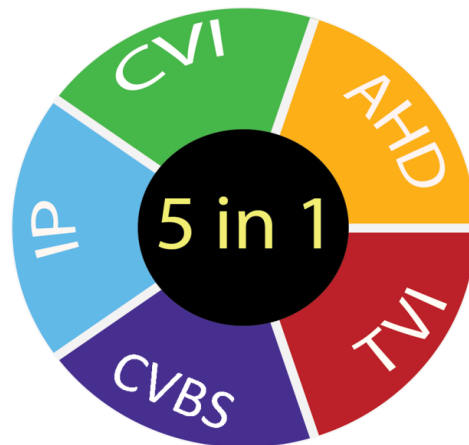

4CH 5-in-1 DVR (AHD/CVI/TVI/960H/IP)

IV-411FA-MXHD

Features:

- . Support AHD analog, TVI Analog, CVI Analog, 960H Analog and IP camera
- . TVI : 4MP@15/12 fps, CVI: 1080P @ 30/25 fps, AHD: 1080P @ 30/25 fps, 960H/D1, IP: 1080P@30fps
- . Remote backup directly to USB at DVR site, smart Search and download
- . Auto detec features allowing you to determin IP or Analog HD channels
- . P2P and easy installation using QR code
- . Same interface among live, desk top software and IE beowser
- . Digital zoom (x2 ~ x5) and picture in picture for easy playback, search
- . Support OSD setting over coaxial (UTC)
- . Support IP camera with Onvif Profile protocol (V2.4)
- . Cross device function for redundant recording
- . RS-485 serial interface
- . Live display, playback and recording simultaneously (Triplex)
- . Max 1* SATA Device

iWatch DVR / IE is Desktop Apps:

Socatch is Mobile Apps: