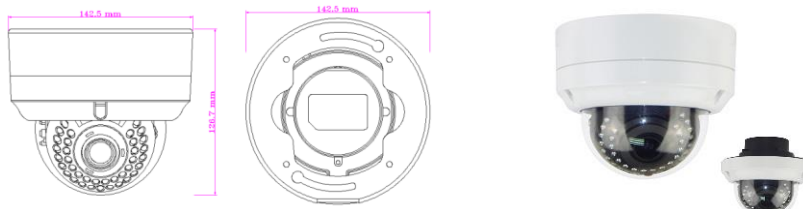

1.3 Megapixel IR Dome Camera

IV-DV281213MP

Features:

- . 1/3" APTINA Technology, high-definition CMOS HD 1.3M / 960P output, real-time image
- . Low illumination, 0.1Lux @ (F1.2, AGC ON), 0 LUX with IR
- . H.264 high profile compression
- . Support IR-CUT filter switch to achieve day and night monitoring
- . Support Dual stream
- . Support smart mobile and network (IE&Firefox&Safari&Chrome) real time remotely monitoring, such as iPhone, Blackberry, Android, Symbian and windows mobile
- . Support electronic shutter, adjust for different surveillance environment
- . Provide web, CMS and center manage software (MYEYE) and SDK for development
- . Support connection with HVR/NVR, Compatible with ONVIF standard
- . 3-Axis Mechanism for free lens rotation
- . DC 12V, Built-in PoE
- . IP66

SPECIFICATIONS	IV-DV281213MP
Camera	
Image Sensor	1/3" 1.3Megapixel Aptina CMOS
Solution	Hi3518C + APTINA AR0130
Effective Pixels	1280(H) x 960(V)
Scanning System	Progressive
Electronic Shutter Speed	Auto / Manual 1/50~1/10000
Min. Illumination	Color: 0. 1LUX/F1.4, B/W: 0.01LUX/F1.4, 0Lux (IR on)
S/N Ratio	>50dB
Camera Features	
Max. IR LEDs Length	90 ft (30m)
Day/Night	Auto (ICR) / Color / B/W
Backlight Compensation	BLC
White Balance	Auto
Gain Control	Auto / Manual
Noise Reduction	3D