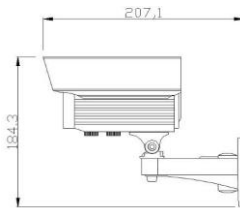

Outdoor IR Bullet Camera

IV-BV742

Features:

- . 1/3" SONY Effio-E, 700TVL
- . Dual power with OSD
- . Lens:2.8-12mm varifocal Lens
External focus & zoom
- . IR LED: 42pcs LED
- . IR distance: 105~120 ft
- . Vandalproof metal case
- . With CCTV tester connector & LED level adjuster & OSD Menu button
- . With 3-Axis cable protected bracket
- . IP66

SPECIFICATION	IV-BV742
Horizontal Resolution	700TVL
Image Sensor	1/3" SONY Effio-E
Signal System	PAL/NTSC
Pixels	PAL:976H X 582V
	NTSC:976H X 494V
Lens	2.8-12mm vari-focal lens, external focus & Zoom
Electronic Shutter	1/50 (1/60)~1/100,000sec
Min.Illumination	0.01Lux(F1.2),Black and White (0Lux LED on)
BLC	BLC (9 Zone is adjustable) /HLC/OFF
AGC	High/low (5dB-62.8dB)
White Balance	ATW/PUSH/Manual/Hold/Fixed gain/Color rolling suppression
LED Wave Length	42pcs 850 nm Infrared LED
IR Distance	105~120 ft
OSD menu	Operation
LED Auto Switch	Auto
IP Rating	IP66
Video Output	VBC: 1.0Vp-p;75Ω BNC
Dimension	4.80"X2.75"X2.75"
Weight	2.25 lbs.
Storage Temperature	-4 °F~140 °F
Operating Temperature	-40°F~140°F
Power Supply	DC 12V, AC 24V