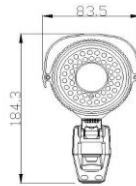

Outdoor IR Bullet Camera

IV-BV742

Features:

- . 1/3" SONY Effio-E, 700TVL
- . Dual power with OSD
- . Lens:2.8-12mm varifocal Lens
External focus & zoom
- . IR LED: 42pcs LED
- . IR distance: 105~120 ft
- . Vandalproof metal case
- . With CCTV tester connector & LED level adjuster & OSD Menu button
- . With 3-Axis cable protected bracket
- . IP66

SPECIFICATION	IV-BV742
Horizontal Resolution	700TVL
Image Sensor	1/3" SONY Effio-E
Signal System	PAL/NTSC
Pixels	PAL:976H X 582V
	NTSC:976H X 494V
Lens	2.8-12mm vari-focal lens, external focus & Zoom
Electronic Shutter	1/50 (1/60)~1/100,000sec
Min.Illumination	0.01Lux(F1.2),Black and White (0Lux LED on)
BLC	BLC (9 Zone is adjustable) /HLC/OFF
AGC	High/low (5dB-62.8dB)
White Balance	ATW/PUSH/Manual/Hold/Fixed gain/Color rolling suppression
LED Wave Length	42pcs 850 nm Infrared LED
IR Distance	105~120 ft
OSD menu	Operation
LED Auto Switch	Auto
IP Rating	IP66
Video Output	VBC: 1.0Vp-p;75Ω BNC
Dimension	4.80"X2.75"X2.75"
Weight	2.25 lbs.
Storage Temperature	-4 °F~140 °F
Operating Temperature	-40°F~140°F
Power Supply	DC 12V, AC 24V