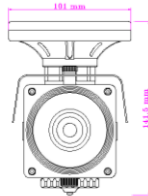

1.3 Megapixel IR Bullet Camera

IV-BU281213MP

Features:

- . 1/3" APTINA Technology, high-definition CMOS HD 1.3M / 960P output, real-time image
- . Low illumination, 0.1Lux @ (F1.2,AGC ON), 0 LUX with IR
- . H.264 high profile compression
- . Support IR-CUT filter switch to achieve day and night monitoring
- . Support Dual stream
- . 3-Axis Mechanism for free lens rotation
- . Support smart mobile and network (IE&Firefox&Safari&Chrome) real time remotely monitoring, such as iPhone,Blackberry,Android, Symbian and windows mobile
- . Support electronic shutter, adjust for different surveillance environment
- . Provide web,CMS and center manage software(MYEYE) and SDK for development
- . Support connection with HVR/NVR, Compatible with ONVIF standard
- . DC 12V, Built-in PoE
- . IP66