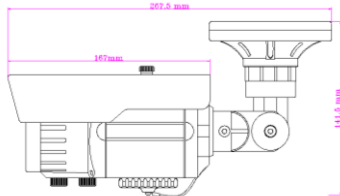

1.3 Megapixel IR Bullet Camera

IV-BU281213MP