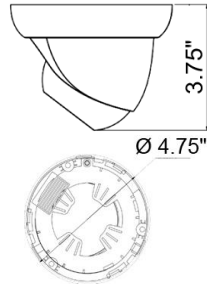

1080P AHD Indoor / Outdoor IR Dome

IV-DVFH6100IRW-AHDH

Features:

- . 1080P@AHD / CVBS single video output with toggle between AHDH/CVBS
- . EN773E + Sony 322 Sensor
- . IR LED: 36pcs
- . IR distance: 100-115 ft
- . Lens: 2.8-12mm
- . Ultra low illumination
- . DC 12V IP66
- . Up the Coax (via coaxial cable)
- . Motion detection, Privacy mask, HLC, DWDR

Specification	IV-DVFH6100IRW-AHDH
Horizontal Resolution	1080P@AHD / CVBS video output simultaneously
Image Sensor	EN773E + Sony 322
Signal System	PAL/NTSC
Lens	2.8-12mm
Electronic Shutter	AUTO/MANUAL (1/60 ~ 1/30,000 sec)
Min. Illumination	0.001Lux (F1.2), Black and White (0 Lux LED on)
BLC	Off/BLC
HLC	Off/HLC
AGC	0-20 steps
Sens up	Off / 2x-8x
White Balance	Auto/Auto-ext/Preset/Manual
Digital Zoom	N/A
Privacy Mask	16 Zones
LED Wave Length	36pcs 850nm Infrared LED
IR Distance	100-115 ft
OSD Menu	Yes (via coaxial cable)
LED Auto Switch	Night / Day, ON / OFF
IP Rating	IP66
Video Output	AHD : AHD (1080P) Analog : 1Vp-p Composite CVBS (75Ohm/BNC)
Signal Transmitting	Over 1050 feet distance via Coaxial cables(RG59 75-3 Full Cooper)
Dimension	Ø 4.75" X 3.75" (h)
Weight	1.65 lbs.
Storage Temperature	-4 °F ~ 140 °F
Operation Temperature	-4 °F ~ 122 °F
Power Supply	DC 12V