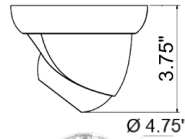

1080P AHD Indoor / Outdoor IR Dome

IV-DVFH6100IRG-AHDH

Features:

- . 1080P@AHD / CVBS single video output with toggle between AHDH/CVBS
- . EN773E + Sony 322 Sensor
- . IR LED: 36pcs
- . IR distance: 100-115 ft
- . Lens: 2.8-12mm
- . Ultra low illumination
- . DC 12V IP66
- . Up the Coax (via coaxial cable)
- . Motion detection, Privacy mask, HLC, DWDR

Specification	IV-DVFH6100IRG-AHDH
Horizontal Resolution	1080P@AHD / CVBS video output simultaneously
Image Sensor	EN773E + Sony 322
Signal System	PAL/NTSC
Lens	2.8-12mm
Electronic Shutter	AUTO/MANUAL (1/60 ~ 1/30,000 sec)
Min. Illumination	0.001Lux (F1.2), Black and White (0 Lux LED on)
BLC	Off/BLC
HLC	Off/HLC
AGC	0-20 steps
Sens up	Off / 2x~8x
White Balance	Auto/Auto-ext/Preset/Manual
Digital Zoom	N/A
Privacy Mask	16 Zones
LED Wave Length	36pcs 850nm Infrared LED
IR Distance	100-115 ft
OSD Menu	Yes (via coaxial cable)
LED Auto Switch	Night / Day, ON / OFF
IP Rating	IP66
Video Output	AHD : AHD (1080P) Analog : 1Vp-p Composite CVBS (75Ohm/BNC)
Signal Transmitting	Over 1050 feet distance via Coaxial cables(RG59 75-3 Full Cooper)
Dimension	Ø 4.75" X 3.75" (h)
Weight	1.65 lbs.
Storage Temperature	-4 °F ~ 140 °F
Operation Temperature	-4 °F ~ 122 °F
Power Supply	DC 12V