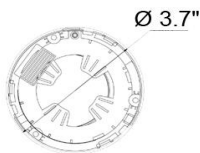

Vandal-Proof IR Dome (1080P AHD) Camera

IV-DEF288S-AHDH-II

Features:

- . 1/2.7" 2Megapixel CMOS
- . 30fps@1080P
- . High speed, long distance real-time transmission
- . Day/Night (ICR), AWB, AGC, BLC, DNR
- . 2.8mm fixed lens
- . Max. IR LEDs length 60 feet, Smart IR
- . IP66, DC12V

SPECIFICATION	IV-DEF288S-AHDH-II
Camera	
Image Sensor	1/2.7" 2Megapixel CMOS
Effective Pixels	1920 (H) x 1080 (V)
Electronic Shutter	1/60s~1/100,000s
Video Frame Rate	30fps @ 1080P
Synchronization	Internal
Min. Illumination	0.01Lux@F1.2 (AGC ON), 0Lux IR on
Video Output	1-channel BNC AHD high definition video output
Camera Features	
Max. IR LEDs Length	66 ft / 20m, Smart IR 6pcs
Day/Night	Auto (ICR) / Color / B/W
Lens	
Focal Length	2.8mm
Angle of View	H: 80.6°(57.55°)
General	
Power Supply	DC12V±20%
Power Consumption	Max 2.5W
Working Environment	-22 °F ~ 140 °F / Less than 95%RH (no condensation)
Transmission Distance	Over 1050 feet distance via Coaxial cables (RG59 75-3 Full Cooper)
Ingress Protection	IP66
Dimensions	3.7" x 3.13"
Weight	0.77 lbs.