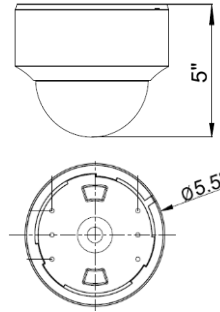

Auto Focus 1080P TVI Indoor/Outdoor IR Dome

IV-DV720IR-TVI-AF

Features:

- . 1080P@TVI / CVBS dual video output
- . EN773E + Sony 322 Sensor
- . IR LED: 30pcs with IR distance: 90 feet
- . Thicker base for easy cable management
- . Lens: 2.8-12mm Auto Focus lens: 1 ~ 8X zoom
- . Ultra low illumination
- . OSD with UTC support
- . DC 12V / AC 24V
- . Motion detection, Privacy mask, HLC, WDR
- . Built-in 3 Axis bracket for Lens
- . IP66

Specification	IV-DV720IR-TVI-AF
Horizontal Resolution	1080P@TVI / CVBS video output simultaneously
Image Sensor	EN773E + Sony 322
Signal System	PAL/NTSC
Lens	2.8-12mm Auto Focus lens
Electronic Shutter	AUTO/MANUAL(1/60 ~ 1/30,000 sec)
Min. Illumination	0.001Lux (F1.2), Black and White (0 Lux LED on)
BLC	Off/BLC
HLC	Off/HLC
AGC	0-20 steps
Sens up	Off / 2x ~ 8x
White Balance	Auto/Auto-ext/Preset/Manual
Digital Zoom	1.0x ~ 8.0x
Privacy Mask	16 Zones
LED Wave Length	30pcs 850nm Infrared LED
IR Distance	90 ft
OSD Menu	Yes (via DVR PTZ Controls)
LED Auto Switch	Night / Day, ON / OFF
IP Rating	IP66
Video Output	HD-TVI (1080P) Analog : 1Vp-p Composite Output (75Ohm/BNC)
Signal Transmitting	Over 1050 feet distance via Coaxial cables (RG59 75-3 Full Cooper)
Dimension	5.5" X 5"
Weight	2.30 lbs.
Storage Temperature	-4 °F ~ 140 °F
Operation Temperature	-4 °F ~ 122 °F
Power Supply	DC 12V / AC 24V