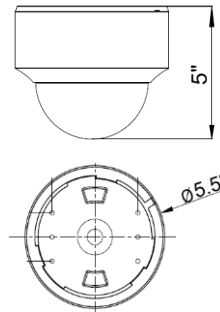

Auto Focus 1080P TVI Indoor/Outdoor IR Dome with Heater

IV-DV720IR-TVI-AF-HT

Features:

- . 1080P@TVI / CVBS dual video output
- . EN773E + Sony 322 Sensor
- . IR LED: 30pcs with IR distance: 90 feet
- . Thicker base for easy cable management
- . Lens: 2.8-12mm Auto Focus lens: 1 ~ 8X zoom
- . Ultra low illumination
- . OSD with UTC support built-in
- . DC 12V / AC 24V
- . Motion detection, Privacy mask, HLC, WDR
- . Built-in 3 Axis bracket for Lens
- . Heater built-in
- . IP66

Specification	IV-DV720IR-TVI-AF-HT
Horizontal Resolution	1080P@TVI / CVBS video output simultaneously
Image Sensor	EN773E + Sony 322
Signal System	PAL/NTSC
Lens	2.8-12mm Auto Focus lens
Electronic Shutter	AUTO/MANUAL(1/60 ~ 1/30,000 sec)
Min. Illumination	0.001Lux (F1.2), Black and White (0 Lux LED on)
BLC	Off/BLC
HLC	Off/HLC
AGC	0-20 steps
Sens up	Off / 2x ~ 8x
White Balance	Auto/Auto-ext/Preset/Manual
Digital Zoom	1.0x ~ 8.0x
Privacy Mask	16 Zones
LED Wave Length	30pcs 850nm Infrared LED
IR Distance	90 ft
OSD Menu	Yes (via DVR PTZ Controls)
LED Auto Switch	Night / Day, ON / OFF
IP Rating	IP66
Video Output	HD-TVI (1080P) Analog : 1Vp-p Composite Output (75Ohm/BNC)
Signal Transmitting	Over 1050 feet distance via Coaxial cables (RG59 75-3 Full Cooper)
Dimension	5.5" X 5"
Weight	2.65 lbs.
Storage Temperature	-4 °F ~ 140 °F
Operation Temperature	-40 °F ~ 122 °F (Heater On)
Power Supply	DC 12V / AC 24V