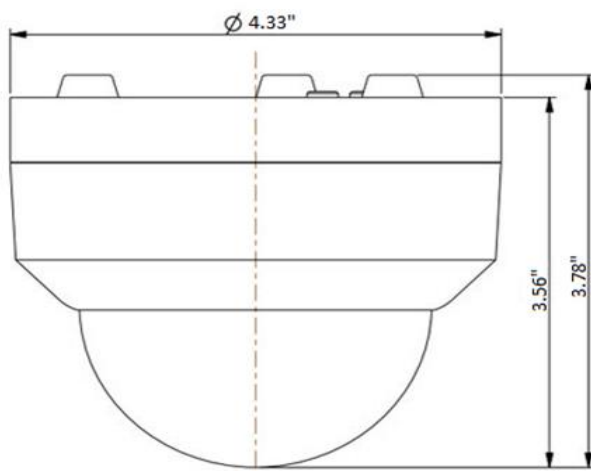

Intelligent Zoom

98ft IR distance

PTZ control

16 preset

355° pan range & 0° ~ 90° tilt range

High sensitivity photo resistor

High-power infrared light

1pc Array LED: make the night is clear as daytime

Product Dimension

Screw-In Plate for Easy Installation

Specification	IV-IPPTZ5X271355MP
Image Sensor	1/3" Low illumination CMOS
Effective Pixels	2592 (H) x 1944 (V), 5.0 Megapixels
Min. Illumination	Color: 0.1Lux@F1.2; B/W: 0.01Lux@F1.2
S/N Ratio	More than 50dB
Electronic Shutter Speed	Auto / manual (1/5 ~ 1/20000s)
Day/Night	Auto ICR / Color / B/W
Focal Length	2.7mm ~ 13.5mm; 5x optical zoom
Max Aperture	F1.2
Pan Range	106.6° ~ 51.8°
IR Distance	Up to 98ft (30m)
Pan Speed	Horizontal rotation 355° continuous rotation , 0° ~ 25°/S
Tilt Speed	0° ~ 20°/S
Tilt Range	0° ~ 90°
Proportional Zoom	Support, change the speed based on the zoom
Preset	16
Patrol	1
Pattern Scan	1
A.B Scan	Support
Idle Motion	Support, preset, cruise, pattern scan, two-point line sweep, horizontal automatic
Resolution	5MP (2592x1944@30fps, 2304x1296@30fps, 2592x1520@22fps)
Bit Rate	32Kbps ~ 16Mbps
Video Compression	H.264/MJPEG
Network Protocol	TCP/IP、HTTP、DHCP、DNS、DDNS、RTP、RTSP、PPPoE、SMTP、NTP、UPnP
Interface Protocol	Onvif、xm、jovision private protocol
Network Ethernet	RJ45 (10M/100M Base-T)
Application Interface	Provide Linux、NindoNs SDK develop bag and CGI protocol, can be second fast developed
Browser	Support IE7、IE8、IE9, Chrome8+, Firefox3.5+, Safari5+
Power Supply / Consumption	DC 12V2A, PoE / max 10W
Working Temperature	-4°F ~ 140°F (-20°C ~ +60°C)
Working Humidity	≤90%RH
IP Protection	IP66