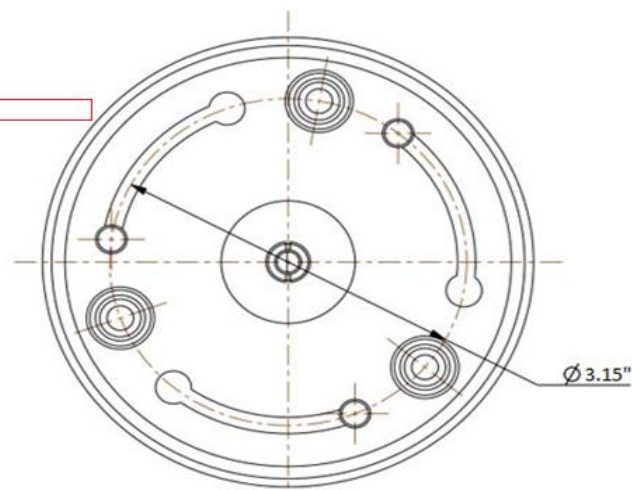

Intelligent Zoom

98ft IR distance

PTZ control

16 preset

355° pan range & 0° ~ 90° tilt range

High sensitivity photo resistor

High-power infrared light

1pc Array LED: make the night is clear as daytime

Product Dimension

Screw-In Plate for Easy Installation

Specification	IV-IPPTZ5X271355MP
Image Sensor	1/3" Low illumination CMOS
Effective Pixels	2592 (H) x 1944 (V), 5.0 Megapixels
Min. Illumination	Color: 0.1Lux@F1.2; B/W: 0.01Lux@F1.2
S/N Ratio	More than 50dB
Electronic Shutter Speed	Auto / manual (1/5 ~ 1/20000s)
Day/Night	Auto ICR / Color / B/W
Focal Length	2.7mm ~ 13.5mm; 5x optical zoom
Max Aperture	F1.2
Pan Range	106.6° ~ 51.8°
IR Distance	Up to 98ft (30m)
Pan Speed	Horizontal rotation 355° continuous rotation , 0° ~ 25°/S
Tilt Speed	0° ~ 20°/S
Tilt Range	0° ~ 90°
Proportional Zoom	Support, change the speed based on the zoom
Preset	16
Patrol	1
Pattern Scan	1
A.B Scan	Support
Idle Motion	Support, preset, cruise, pattern scan, two-point line sweep, horizontal automatic
Resolution	5MP (2592x1944@30fps, 2304x1296@30fps, 2592x1520@22fps)
Bit Rate	32Kbps ~ 16Mbps
Video Compression	H.264/MJPEG
Network Protocol	TCP/IP、HTTP、DHCP、DNS、DDNS、RTP、RTSP、PPPoE、SMTP、NTP、UPnP
Interface Protocol	Onvif、xm、jovision private protocol
Network Ethernet	RJ45 (10M/100M Base-T)
Application Interface	Provide Linux、NindoNs SDK develop bag and CGI protocol, can be second fast developed
Browser	Support IE7、IE8、IE9, Chrome8+, Firefox3.5+, Safari5+
Power Supply / Consumption	DC 12V2A, PoE / max 10W
Working Temperature	-4°F ~ 140°F (-20°C ~ +60°C)
Working Humidity	≤90%RH
IP Protection	IP66