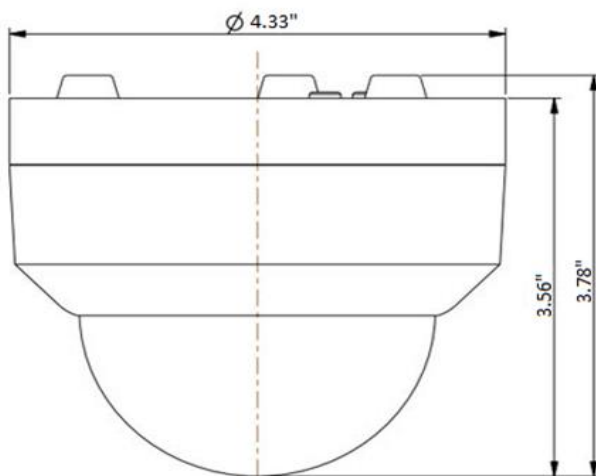

Intelligent Zoom

98ft IR distance

PTZ control

16 preset

355° pan range & 0° ~ 90° tilt range

High sensitivity photo resistor

High-power infrared light

1pc Array LED: make the night is clear as daytime

Product Dimension

Screw-In Plate for Easy Installation

Specification	IV-IPPTZ4X28124MP
Image Sensor	1/3" Low illumination CMOS
Effective Pixels	2304 (H) x 1296 (V), 4.0 Megapixels
Min. Illumination	Color: 0.1Lux@F1.2; B/W: 0.01Lux@F1.2
S/N Ratio	More than 50dB
Electronic Shutter Speed	Auto / manual (1/5 ~ 1/20000s)
Day/Night	Auto ICR / Color / B/W
Focal Length	2.8mm ~ 12mm; 4x optical zoom
Max Aperture	F1.2
Pan Range	106.6° ~ 51.8°
IR Distance	Up to 98ft (30m)
Pan Speed	Horizontal rotation 355 ° continuous rotation, 0° ~ 25°/S
Tilt Speed	0° ~ 20°/S
Tilt Range	0° ~ 90°
Proportional Zoom	Support, change the speed based on the zoom
Preset	16
Patrol	1
Pattern Scan	1
A.B Scan	Support
Idle Motion	Support, preset, cruise, pattern scan, two-point line sweep, horizontal automatic
Resolution	4MP (2304x1296@30fps or 2592x1520@22fps)
Bit Rate	32Kbps ~ 16Mbps
Video Compression	H.264/MJPEG
Network Protocol	TCP/IP、HTTP、DHCP、DNS、DDNS、RTP、RTSP、PPPoE、SMTP、NTP、UPnP
Interface Protocol	Onvif、xm、jovision private protocol
Network Ethernet	RJ45 (10M/100M Base-T)
Application Interface	Provide Linux、NindoNs SDK develop bag and CGI protocol, can be second fast developed
Browser	Support IE7、IE8、IE9, Chrome8+, Firefox3.5+, Safari5+
Power Supply / Consumption	DC 12V2A, PoE / max 10W
Working Temperature	-4°F ~ 140°F (-20°C ~ +60°C)
Working Humidity	≤90%RH
IP Protection	IP66