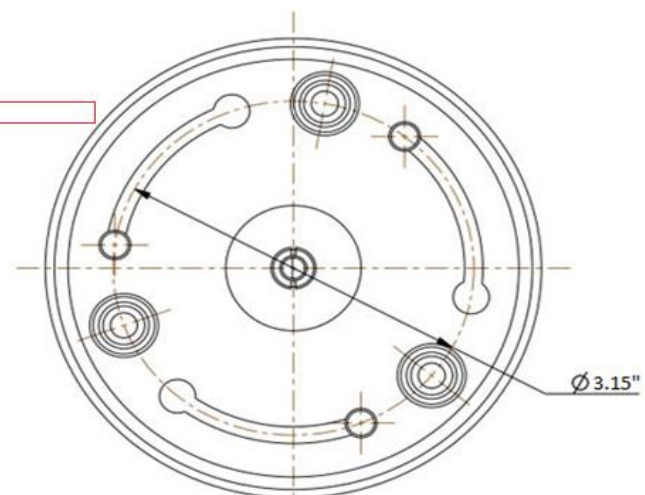

Intelligent Zoom

20M IR distance

PTZ control

16 preset

355° pan range & 0° ~ 90° tilt range

High sensitivity  
photo resistor

High-power  
infrared light

1pc Array LED: make the night is clear as daytime

Product Dimension

Screw-In Plate for Easy Installation

Specification	IV-IPPTZ4X28124MP
Image Sensor	1/3" Low illumination CMOS
Effective Pixels	2304 (H) x 1296 (V), 4.0 Megapixels
Min. Illumination	Color: 0.1Lux@F1.2; B/W: 0.01Lux@F1.2
S/N Ratio	More than 50dB
Electronic Shutter Speed	Auto / manual (1/5 ~ 1/20000s)
Day/Night	Auto ICR / Color / B/W
Focal Length	2.8mm ~ 12mm; 4x optical zoom
Max Aperture	F1.2
Pan Range	106.6° ~ 51.8°
IR Distance	Up to 60ft (20m)
Pan Speed	Horizontal rotation 355 ° continuous rotation, 0° ~ 25°/S
Tilt Speed	0° ~ 20°/S
Tilt Range	0° ~ 90°
Proportional Zoom	Support, change the speed based on the zoom
Preset	16
Patrol	1
Pattern Scan	1
A.B Scan	Support
Idle Motion	Support, preset, cruise, pattern scan, two-point line sweep, horizontal automatic
Resolution	4MP (2304x1296@30fps or 2592x1520@22fps)
Bit Rate	32Kbps ~ 16Mbps
Video Compression	H.264/MJPEG
Network Protocol	TCP/IP、HTTP、DHCP、DNS、DDNS、RTP、RTSP、PPPoE、SMTP、NTP、UPnP
Interface Protocol	Onvif、hikvision、xm、jovision private protocol
Network Ethernet	RJ45 (10M/100M Base-T)
Application Interface	Provide Linux、NindoNs SDK develop bag and CGI protocol, can be second fast developed
Browser	Support IE7、IE8、IE9, Chrome8+, Firefox3.5+, Safari5+
Power Supply / Consumption	DC 12V2A, PoE / max 10W
Working Temperature	-4°F ~ 140°F (-20°C ~ +60°C)
Working Humidity	≤90%RH
IP Protection	IP66