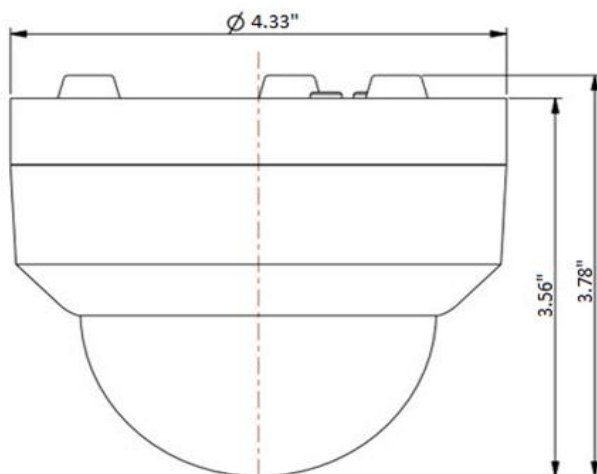

Intelligent Zoom

20M IR distance

PTZ control

16 preset

355° pan range & 0° ~ 90° tilt range

High sensitivity  
photo resistor

High-power  
infrared light

1pc Array LED: make the night is clear as daytime

Product Dimension

Screw-In Plate for Easy Installation

Specification	IV-IPPTZ4X28124MP
Image Sensor	1/3" Low illumination CMOS
Effective Pixels	2304 (H) x 1296 (V), 4.0 Megapixels
Min. Illumination	Color: 0.1Lux@F1.2; B/W: 0.01Lux@F1.2
S/N Ratio	More than 50dB
Electronic Shutter Speed	Auto / manual (1/5 ~ 1/20000s)
Day/Night	Auto ICR / Color / B/W
Focal Length	2.8mm ~ 12mm; 4x optical zoom
Max Aperture	F1.2
Pan Range	106.6° ~ 51.8°
IR Distance	Up to 60ft (20m)
Pan Speed	Horizontal rotation 355 ° continuous rotation, 0° ~ 25°/S
Tilt Speed	0° ~ 20°/S
Tilt Range	0° ~ 90°
Proportional Zoom	Support, change the speed based on the zoom
Preset	16
Patrol	1
Pattern Scan	1
A.B Scan	Support
Idle Motion	Support, preset, cruise, pattern scan, two-point line sweep, horizontal automatic
Resolution	4MP (2304x1296@30fps or 2592x1520@22fps)
Bit Rate	32Kbps ~ 16Mbps
Video Compression	H.264/MJPEG
Network Protocol	TCP/IP、HTTP、DHCP、DNS、DDNS、RTP、RTSP、PPPoE、SMTP、NTP、UPnP
Interface Protocol	Onvif、hikvision、xm、jovision private protocol
Network Ethernet	RJ45 (10M/100M Base-T)
Application Interface	Provide Linux、NindoNs SDK develop bag and CGI protocol, can be second fast developed
Browser	Support IE7、IE8、IE9, Chrome8+, Firefox3.5+, Safari5+
Power Supply / Consumption	DC 12V2A, PoE / max 10W
Working Temperature	-4°F ~ 140°F (-20°C ~ +60°C)
Working Humidity	≤90%RH
IP Protection	IP66