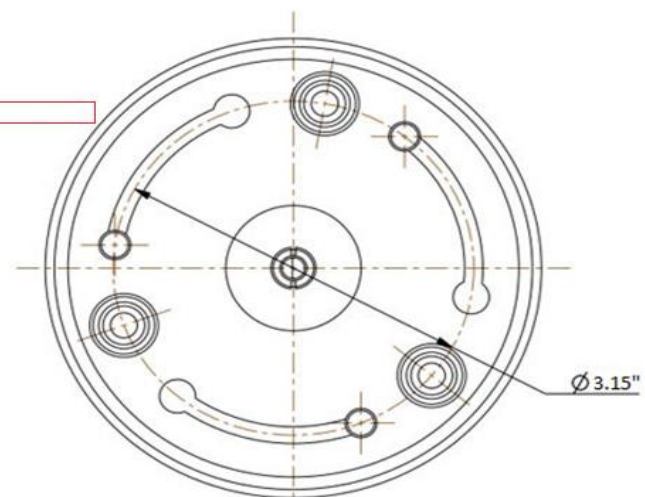

Intelligent Zoom

98ft IR distance

PTZ control

16 preset

355° pan range & 0° ~ 90° tilt range

High sensitivity photo resistor

High-power infrared light

1pc Array LED: make the night is clear as daytime

Product Dimension

Screw-In Plate for Easy Installation

Specification	IV-IPPTZ4X28124MP
Image Sensor	1/3" Low illumination CMOS
Effective Pixels	2304 (H) x 1296 (V), 4.0 Megapixels
Min. Illumination	Color: 0.1Lux@F1.2; B/W: 0.01Lux@F1.2
S/N Ratio	More than 50dB
Electronic Shutter Speed	Auto / manual (1/5 ~ 1/20000s)
Day/Night	Auto ICR / Color / B/W
Focal Length	2.8mm ~ 12mm; 4x optical zoom
Max Aperture	F1.2
Pan Range	106.6° ~ 51.8°
IR Distance	Up to 98ft (30m)
Pan Speed	Horizontal rotation 355 ° continuous rotation, 0° ~ 25°/S
Tilt Speed	0° ~ 20°/S
Tilt Range	0° ~ 90°
Proportional Zoom	Support, change the speed based on the zoom
Preset	16
Patrol	1
Pattern Scan	1
A.B Scan	Support
Idle Motion	Support, preset, cruise, pattern scan, two-point line sweep, horizontal automatic
Resolution	4MP (2304x1296@30fps or 2592x1520@22fps)
Bit Rate	32Kbps ~ 16Mbps
Video Compression	H.264/MJPEG
Network Protocol	TCP/IP、HTTP、DHCP、DNS、DDNS、RTP、RTSP、PPPoE、SMTP、NTP、UPnP
Interface Protocol	Onvif、xm、jovision private protocol
Network Ethernet	RJ45 (10M/100M Base-T)
Application Interface	Provide Linux、NindoNs SDK develop bag and CGI protocol, can be second fast developed
Browser	Support IE7、IE8、IE9, Chrome8+, Firefox3.5+, Safari5+
Power Supply / Consumption	DC 12V2A, PoE / max 10W
Working Temperature	-4°F ~ 140°F (-20°C ~ +60°C)
Working Humidity	≤90%RH
IP Protection	IP66