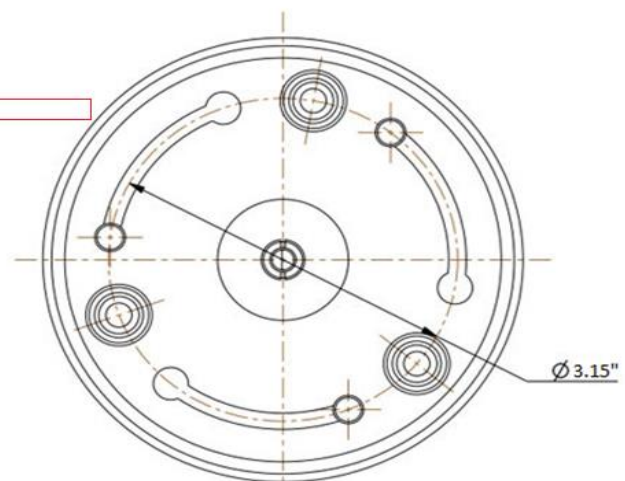

Intelligent Zoom

98ft IR distance

PTZ control

16 preset

355° pan range & 0° ~ 90° tilt range

High sensitivity photo resistor
High-power infrared light

1pc Array LED: make the night is clear as daytime

Product Dimension

Screw-In Plate for Easy Installation

Specification	IV-IPPTZ4X28122MP
Image Sensor	1/2.9" low illumination CMOS
Effective Pixels	1920 (H) x 1080 (V), 2.0 Megapixels
Min. Illumination	Color: 0.1Lux@F1.2; B/W: 0.01Lux@F1.2
S/N Ratio	More than 50dB
Electronic Shutter Speed	Auto/manual (1/5 ~ 1/50000s)
Day/Night	Auto ICR / Color / B/W
Focal Length	2.8mm ~ 12mm; 4x optical zoom
Max Aperture	F1.2
Pan Range	106.6° ~ 51.8°
IR Distance	up to 98ft (30m)
Pan Speed	Horizontal rotation 355 ° continuous rotation, 0° ~ 25°/S
Tilt Speed	0° ~ 20°/S
Tilt Range	0° ~ 90°
Proportional Zoom	Support, change the speed based on the zoom
Preset	16
Patrol	1
Pattern Scan	1
A.B Scan	Support
Idle Motion	Support, preset, cruise, pattern scan, two-point line sweep, horizontal automatic
Resolution	1080P (1920 x 1080) / 720P (1280 x 720) / D1 (704 x 576) / 704 x 480 / CIF (352 x 288 / 352 x 240)
Bit Rate	32Kbps ~ 16Mbps
Video Compression	H.264/MJPEG
Network Protocol	TCP/IP, HTTP, DHCP, DNS, DDNS, RTP, RTSP, PPPoE, SMTP, NTP, UPnP
Interface Protocol	Onvif、xm、jovision private protocol
Network Ethernet	RJ45 (10M/100M Base -T)
Application Interface	Provide Linux, NindoNs SDK develop bag and CGI protocol, can be second fast developed
Browser	Support IE7, IE8, IE9, Chrome8+, Firefox3.5+, Safari5+
Power Supply/ Consumption	DC 12V2A, PoE / max 10W
Working Temperature	-4°F ~ 140°F (-20°C ~ +60°C)
Working Humidity	≤90%RH
Ingress Protection	IP66