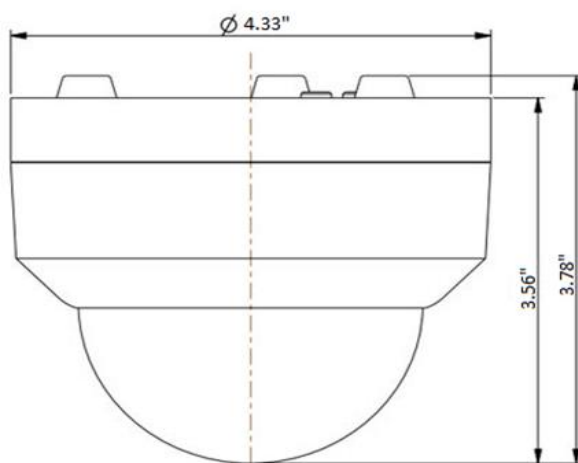

Product Dimension

Screw-In Plate for Easy Installation

Specification	IV-IPPTZ4X28122MP
Image Sensor	1/2.9" low illumination CMOS
Effective Pixels	1920 (H) x 1080 (V), 2.0 Megapixels
Min. Illumination	Color: 0.1Lux@F1.2; B/W: 0.01Lux@F1.2
S/N Ratio	More than 50dB
Electronic Shutter Speed	Auto/manual (1/5 ~ 1/50000s)
Day/Night	Auto ICR / Color / B/W
Focal Length	2.8mm ~ 12mm; 4x optical zoom
Max Aperture	F1.2
Pan Range	106.6° ~ 51.8°
IR Distance	up to 60ft (20m)
Pan Speed	Horizontal rotation 355 ° continuous rotation, 0° ~ 25°/S
Tilt Speed	0° ~ 20°/S
Tilt Range	0° ~ 90°
Proportional Zoom	Support, change the speed based on the zoom
Preset	16
Patrol	1
Pattern Scan	1
A.B Scan	Support
Idle Motion	Support, preset, cruise, pattern scan, two-point line sweep, horizontal automatic
Resolution	1080P (1920 x 1080) / 720P (1280 x 720) / D1 (704 x 576) / 704 x 480 / CIF (352 x 288 / 352 x 240)
Bit Rate	32Kbps ~ 16Mbps
Video Compression	H.264/MJPEG
Network Protocol	TCP/IP, HTTP, DHCP, DNS, DDNS, RTP, RTSP, PPPoE, SMTP, NTP, UPnP
Interface Protocol	Onvif, hikvision, xm, jovision private protocol
Network Ethernet	RJ45 (10M/100M Base -T)
Application Interface	Provide Linux, NindoNs SDK develop bag and CGI protocol, can be second fast developed
Browser	Support IE7, IE8, IE9, Chrome8+, Firefox3.5+, Safari5+
Power Supply/ Consumption	DC 12V2A, PoE / max 10W
Working Temperature	-4°F ~ 140°F (-20°C ~ +60°C)
Working Humidity	≤90%RH
Ingress Protection	IP66