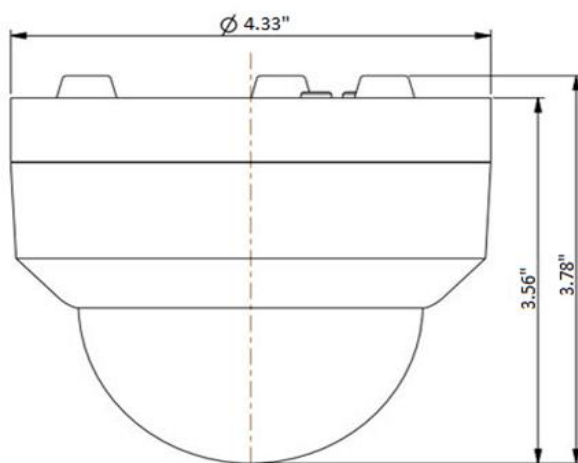

Intelligent Zoom

98ft IR distance

PTZ control

16 preset

355° pan range & 0° ~ 90° tilt range

High sensitivity photo resistor
High-power infrared light

1pc Array LED: make the night is clear as daytime

Product Dimension

Screw-In Plate for Easy Installation

Specification	IV-IPPTZ4X28122MP
Image Sensor	1/2.9" low illumination CMOS
Effective Pixels	1920 (H) x 1080 (V), 2.0 Megapixels
Min. Illumination	Color: 0.1Lux@F1.2; B/W: 0.01Lux@F1.2
S/N Ratio	More than 50dB
Electronic Shutter Speed	Auto/manual (1/5 ~ 1/50000s)
Day/Night	Auto ICR / Color / B/W
Focal Length	2.8mm ~ 12mm; 4x optical zoom
Max Aperture	F1.2
Pan Range	106.6° ~ 51.8°
IR Distance	up to 98ft (30m)
Pan Speed	Horizontal rotation 355 ° continuous rotation, 0° ~ 25°/S
Tilt Speed	0° ~ 20°/S
Tilt Range	0° ~ 90°
Proportional Zoom	Support, change the speed based on the zoom
Preset	16
Patrol	1
Pattern Scan	1
A.B Scan	Support
Idle Motion	Support, preset, cruise, pattern scan, two-point line sweep, horizontal automatic
Resolution	1080P (1920 x 1080) / 720P (1280 x 720) / D1 (704 x 576) / 704 x 480 / CIF (352 x 288 / 352 x 240)
Bit Rate	32Kbps ~ 16Mbps
Video Compression	H.264/MJPEG
Network Protocol	TCP/IP, HTTP, DHCP, DNS, DDNS, RTP, RTSP, PPPoE, SMTP, NTP, UPnP
Interface Protocol	Onvif、xm、jovision private protocol
Network Ethernet	RJ45 (10M/100M Base -T)
Application Interface	Provide Linux, NindoNs SDK develop bag and CGI protocol, can be second fast developed
Browser	Support IE7, IE8, IE9, Chrome8+, Firefox3.5+, Safari5+
Power Supply/ Consumption	DC 12V2A, PoE / max 10W
Working Temperature	-4°F ~ 140°F (-20°C ~ +60°C)
Working Humidity	≤90%RH
Ingress Protection	IP66