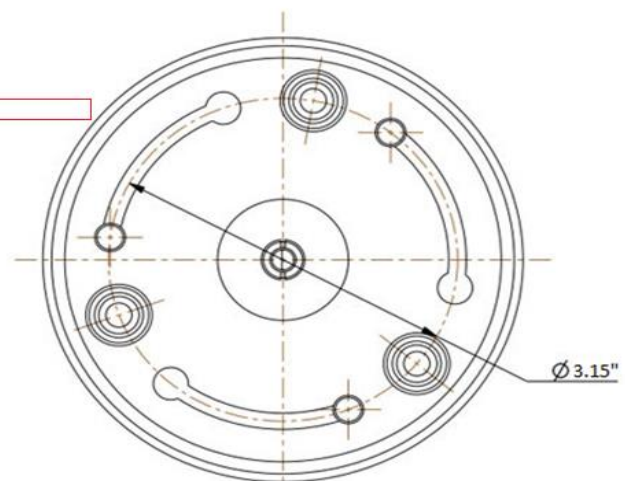

Intelligent Zoom

20M IR distance

PTZ control

16 preset

355° pan range & 0° ~ 90° tilt range

High sensitivity photo resistor

High-power infrared light

1pc Array LED: make the night is clear as daytime

Product Dimension

Screw-In Plate for Easy Installation

Specification	IV-IPPTZ4X28122MP
Image Sensor	1/2.9" low illumination CMOS
Effective Pixels	1920 (H) x 1080 (V), 2.0 Megapixels
Min. Illumination	Color: 0.1Lux@F1.2; B/W: 0.01Lux@F1.2
S/N Ratio	More than 50dB
Electronic Shutter Speed	Auto/manual (1/5 ~ 1/50000s)
Day/Night	Auto ICR / Color / B/W
Focal Length	2.8mm ~ 12mm; 4x optical zoom
Max Aperture	F1.2
Pan Range	106.6° ~ 51.8°
IR Distance	up to 60ft (20m)
Pan Speed	Horizontal rotation 355 ° continuous rotation, 0° ~ 25°/S
Tilt Speed	0° ~ 20°/S
Tilt Range	0° ~ 90°
Proportional Zoom	Support, change the speed based on the zoom
Preset	16
Patrol	1
Pattern Scan	1
A.B Scan	Support
Idle Motion	Support, preset, cruise, pattern scan, two-point line sweep, horizontal automatic
Resolution	1080P (1920 x 1080) / 720P (1280 x 720) / D1 (704 x 576) / 704 x 480 / CIF (352 x 288 / 352 x 240)
Bit Rate	32Kbps ~ 16Mbps
Video Compression	H.264/MJPEG
Network Protocol	TCP/IP, HTTP, DHCP, DNS, DDNS, RTP, RTSP, PPPoE, SMTP, NTP, UPnP
Interface Protocol	Onvif, hikvision, xm, jovision private protocol
Network Ethernet	RJ45 (10M/100M Base -T)
Application Interface	Provide Linux, NindoNs SDK develop bag and CGI protocol, can be second fast developed
Browser	Support IE7, IE8, IE9, Chrome8+, Firefox3.5+, Safari5+
Power Supply/ Consumption	DC 12V2A, PoE / max 10W
Working Temperature	-4°F ~ 140°F (-20°C ~ +60°C)
Working Humidity	≤90%RH
Ingress Protection	IP66