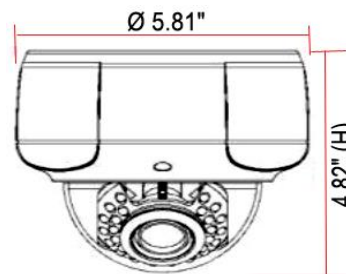

SPECIFICATIONS		IV-OVLLC28122MP-AF-E
Camera	Image Sensor	1/1.8" 2Megapixel Sony CMOS
	Effective Pixels	1920(H) x 1080(V)
	Scanning System	Progressive
	Electronic Shutter Speed	Auto/Manual 1/50 ~ 1/10000
	Min. Illumination	Color: 0.0002 lux /F1.2
	S/N Ratio	>50dB
Camera Features	Day/Night	Auto (ICR) / Color / B/W
	Backlight	BLC
	White Balance	Auto
	Gain Control	Auto/Manual
	Noise Reduction	3D
	Privacy Masking	Up to 4 areas
	Slow Shutter	None / Low / Middle / High
	Motion Detection	22 x 18 areas
Lens	Focal Length	2.8~12mm (Auto Focus) / 4X optical zoom
	Max Aperture	F1.2
	Angle of View	H: 105°(Wide) ~ 30°(Tele)
	Mount Type	Board-in Type
Video	Compression	H.265 / H.264 High Profile / JPEG Snapshot
	Resolution	60Hz Mode: 5M(2592 x 1520) / 3M(2048 x 1520) / 1080P(1920 x 1080)
	Frame Rate	Main Stream: 5M(1~15fps) 3M/1080P(1~30fps) Sub Stream: D1/CIF(1~25/30fps)
	Bit Rate	H.265 H.264: 30K~16384Kbps
Network	Ethernet	BNC Connector
	Protocol	IPv4, HTTP, SSL, TCP/IP, UDP, UPnP, ICMP, IGMP, SNMP, RTSP, RTP, SMTP, NTP, DHCP, DNS, PPPOE, DDNS, FTP, IP Filter, QoS, Cloud
	ONVIF	ONVIF Ver. 2.4
	Max. User Access	5 Users
	Smart Phone	iPhone, Windows Mobile, BlackBerry, Symbian, Android
	Browsers	IE, Chrome, Firefox, Safari
General	Power Supply	DC12V. PoE(802.3af)
	Power Consumption	<10W
	Working Environment	Temperature: 14°F ~122°F, Humidity: 10%~90%
	Ingress Protection	IP66
	Dimensions	Ø 5.81" x 4.82" (H)
	Weight	2.65 lbs