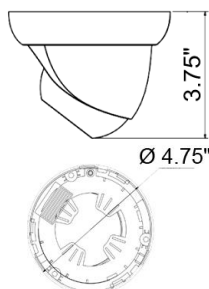

1080P CVI Indoor / Outdoor IR Dome

IV-DVFH6100IRW-CVI

Features:

- . 1080P@CVI video output
- . EN773E + Sony 322 Sensor
- . IR LED: 36pcs
- . IR distance: 100-115 ft
- . Lens: 2.8-12mm
- . Ultra low illumination
- . Motion detection, Privacy mask, HLC, DWDR
- . DC 12V IP66

Specification	IV-DVFH6100IRW-CVI
Horizontal Resolution	1080P@CVI video output
Image Sensor	EN773E + Sony 322
Signal System	PAL/NTSC
Lens	2.8-12mm
Electronic Shutter	AUTO/MANUAL/ FLICKER
Min. Illumination	0.001Lux (F1.2), Black and White (0 Lux LED on)
Back Light	HLC/BLC/WDR
AGC	0-20 steps
Sens up	Off / 2x-8x
White Balance	Auto/Auto-ext/Preset/Manual
Digital Zoom	1.0x-8.0x
Privacy Mask	OFF/0-15 Zones
LED Wave Length	36pcs 850nm Infrared LED
IR Distance	100-115 ft
OSD Menu	Yes (via DVR PTZ control)
Day / Night	EX/Auto/Color/B & W
IP Rating	IP66
Video Output	CVI : HD-CVI (1080P) Analog : 1Vp-p Composite Output (75Ohm/BNC)
Signal Transmitting	Over 1050 feet distance via Coaxial cables(RG59 75-3 Full Cooper)
Dimension	Ø 4.75" X 3.75" (h)
Weight	1.65 lbs.
Storage Temperature	-4 °F ~ 140 °F
Operation Temperature	-4 °F ~ 122 °F
Power Supply	DC 12V