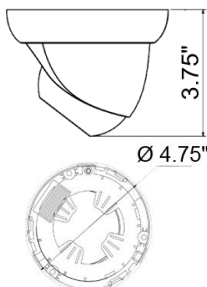

#### Features:

- . 1080P@CVI video output
- . EN773E + Sony 322 Sensor
- . IR LED: 36pcs
- . IR distance: 100-115 ft
- . Lens: 2.8-12mm
- . Ultra low illumination
- . Motion detection, Privacy mask, HLC, DWDR
- . DC 12V IP66

Specification	IV-DVFH6100IRG-CVI
Horizontal Resolution	1080P@CVI video output
Image Sensor	EN773E + Sony 322
Signal System	PAL/NTSC
Lens	2.8-12mm
Electronic Shutter	AUTO/MANUAL/ FLICKER
Min. Illumination	0.001Lux (F1.2), Black and White (0 Lux LED on)
Back Light	HLC/BLC/WDR
AGC	0-20 steps
Sens up	Off / 2x-8x
White Balance	Auto/Auto-ext/Preset/Manual
Digital Zoom	1.0x-8.0x
Privacy Mask	OFF/0-15 Zones
LED Wave Length	36pcs 850nm Infrared LED
IR Distance	100-115 ft
OSD Menu	Yes (via DVR PTZ control)
Day / Night	EX/Auto/Color/B & W
IP Rating	IP66
Video Output	CVI : HD-CVI (1080P) Analog : 1Vp-p Composite Output (75Ohm/BNC)
Signal Transmitting	Over 1050 feet distance via Coaxial cables(RG59 75-3 Full Cooper)
Dimension	Ø 4.75" X 3.75" (h)
Weight	1.65 lbs.
Storage Temperature	-4 °F ~ 140 °F
Operation Temperature	-4 °F ~ 122 °F
Power Supply	DC 12V