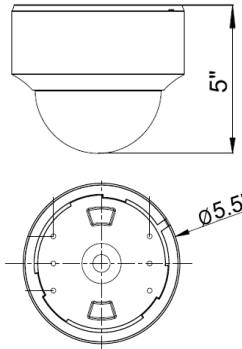

Auto Focus 1080P CVI Indoor/Outdoor IR Dome

IV-DV720IR-CVI-AF

Features:

- . 1080P@CVI / CVBS dual video output
- . EN773E + Sony 322 Sensor
- . IR LED: 30pcs with IR distance: 90 feet
- . Thicker base for easy cable management
- . Lens: 2.8-12mm Auto Focus lens: 1 ~ 8X zoom
- . Ultra low illumination
- . OSD with UTC support
- . DC 12V / AC 24V
- . Motion detection, Privacy mask, HLC, WDR
- . Built-in 3 Axis bracket for Lens
- . IP66

Specification	IV-DV720IR-CVI-AF
Horizontal Resolution	1080P@CVI / CVBS video output simultaneously
Image Sensor	EN773E + Sony 322
Signal System	PAL/NTSC
Lens	2.8-12mm Auto Focus lens
Electronic Shutter	AUTO/MANUAL(1/60 ~ 1/30,000 sec)
Min. Illumination	0.001Lux (F1.2), Black and White (0 Lux LED on)
BLC	Off/BLC
HLC	Off/HLC
AGC	0-20 steps
Sens up	Off / 2x ~ 8x
White Balance	Auto/Auto-ext/Preset/Manual
Digital Zoom	1.0x ~ 8.0x
Privacy Mask	16 Zones
LED Wave Length	30pcs 850nm Infrared LED
IR Distance	90 ft
OSD Menu	Yes (via coaxial cable)
LED Auto Switch	Night / Day, ON / OFF
IP Rating	IP66
Video Output	CVI: HD-CVI (1080P) Analog: 1Vp-p Composite Output (75Ohm/BNC)
Signal Transmitting	Over 1050 feet distance via Coaxial cables (RG59 75-3 Full Cooper)
Dimension	5.5" X 5"
Weight	2.30 lbs.
Storage Temperature	-4 °F ~ 140 °F
Operation Temperature	-4 °F ~ 122 °F
Power Supply	DC 12V / AC 24V